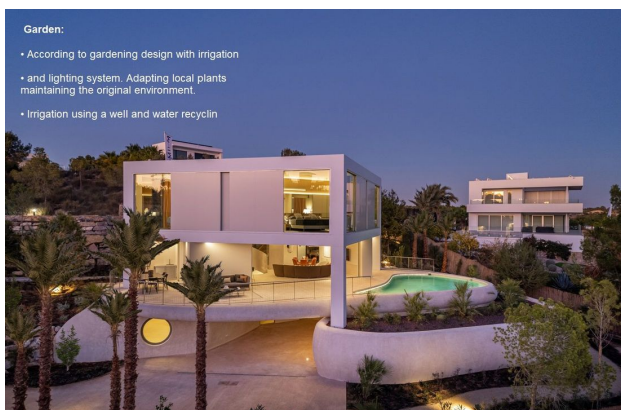

The villa is just minutes away from the clubhouse and all local amenities.

There is a **private garage, laundry room and storage rooms**. The villa also has a security door and CCTV, ensuring security and privacy.

Additional amenities include an outdoor shower, a bathtub and an elevator, as well as the ability to easily move between floors.

The villa is ideal for those who value luxury, comfort and sustainability in natural surroundings.

Information updated: 02.11.2024

Photo gallery