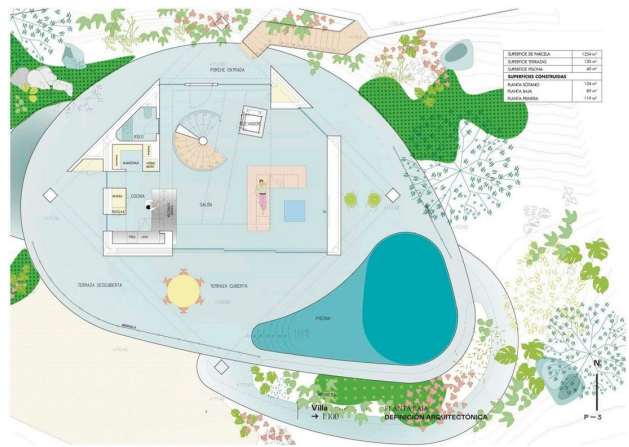

## Photo gallery

**Swimming pool:**

- 40 m<sup>2</sup> swimming pool.
- Continuously coated walls and bottom colour and texture.
- LED lighting.
- Organic geometry, saline chlorination.

**Stairs:**

- Helical with lacquered central tube and oak stair handrail.
- Interior lining colour to define. Top cover at h. 90cm lacquered DM worktop. Upper part (up to 2.3m) with hanging bar, in DM lacquered wood. Lacquered interior lining.