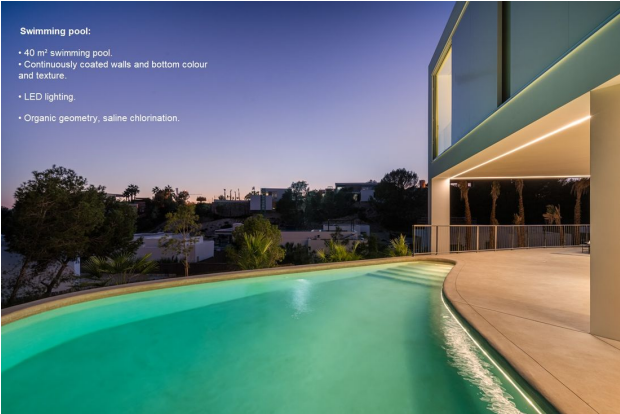

Swimming pool:

- 40 m² swimming pool.
- Continuously coated walls and bottom colour and texture.
- LED lighting.
- Organic geometry, saline chlorination.