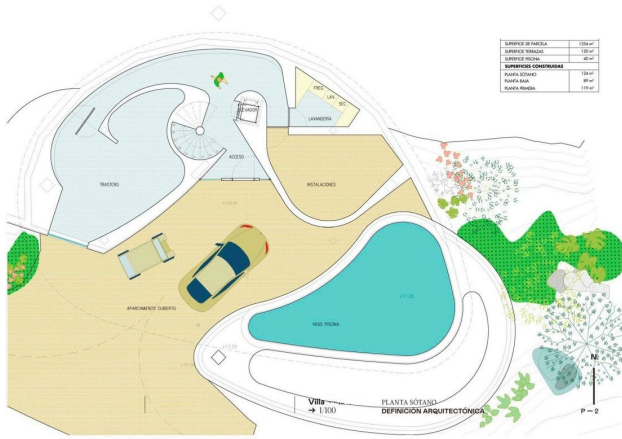

## Photo gallery

**Swimming pool:**

- 40 m<sup>2</sup> swimming pool.
- Continuously coated walls and bottom colour and texture.
- LED lighting.
- Organic geometry, saline chlorination.

**Stairs:**

- Helical with lacquered central tube and oak stair handrail.
- Interior lining colour to define. Top cover at h. 90cm lacquered DM worktop. Upper part (up to 2.3m) with hanging bar, in DM lacquered wood. Lacquered interior lining.