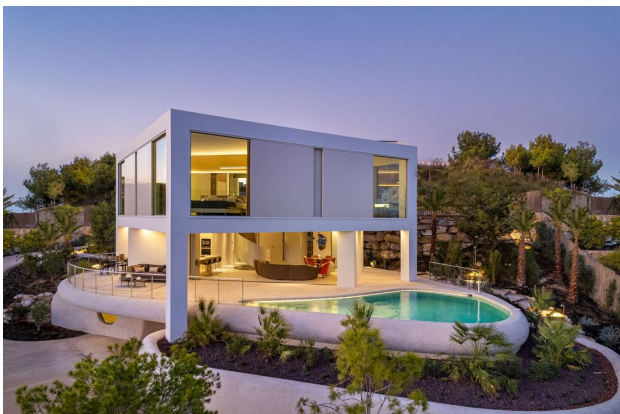

The villa is just minutes away from the clubhouse and all local amenities.

There is a **private garage, laundry room and storage rooms**. The villa also has a security door and CCTV, ensuring security and privacy.

Additional amenities include an outdoor shower, a bathtub and an elevator, as well as the ability to easily move between floors.

The villa is ideal for those who value luxury, comfort and sustainability in natural surroundings.

Information updated: 02.11.2024

Photo gallery