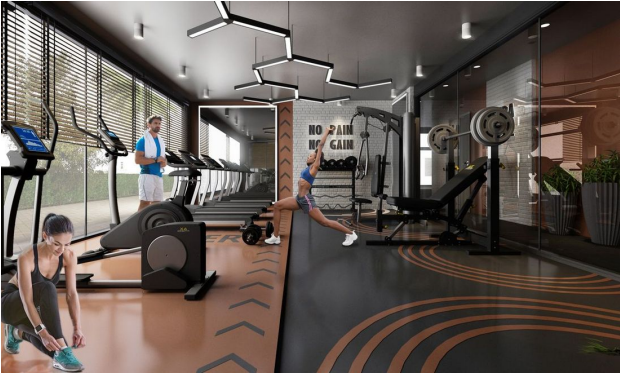

Scan the QR code to open the original page