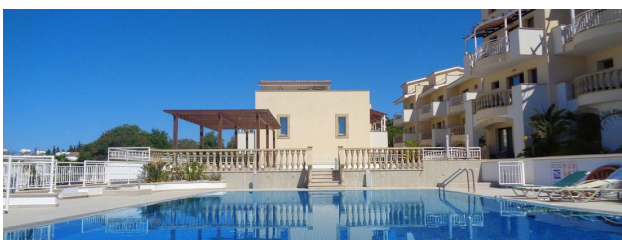

All major amenities are close by:

- To the sea: 5 minutes
- Kings Avenue Shopping Mall and shopping: 3 minutes
- Golf clubs: 10 minutes
- Medical institutions: 3 minutes
- Educational institutions: 10 minutes
- Paphos Airport: 15 minutes

The combination of a high level of comfort and a picturesque location makes it an ideal choice for those looking for luxury accommodation on the coast of Paphos, close to the tourist area and the city's harbour.

Information updated: 12.11.2024

Photo gallery