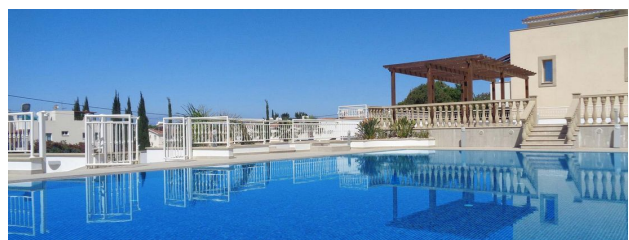

All major amenities are close by:

- To the sea: 5 minutes
- Kings Avenue Shopping Mall and shopping: 3 minutes
- Golf clubs: 10 minutes
- Medical institutions: 3 minutes
- Educational institutions: 10 minutes
- Paphos Airport: 15 minutes

The combination of a high level of comfort and a picturesque location makes it an ideal choice for those looking for luxury accommodation on the coast of Paphos, close to the tourist area and the city's harbour.

Information updated: 12.11.2024

Photo gallery