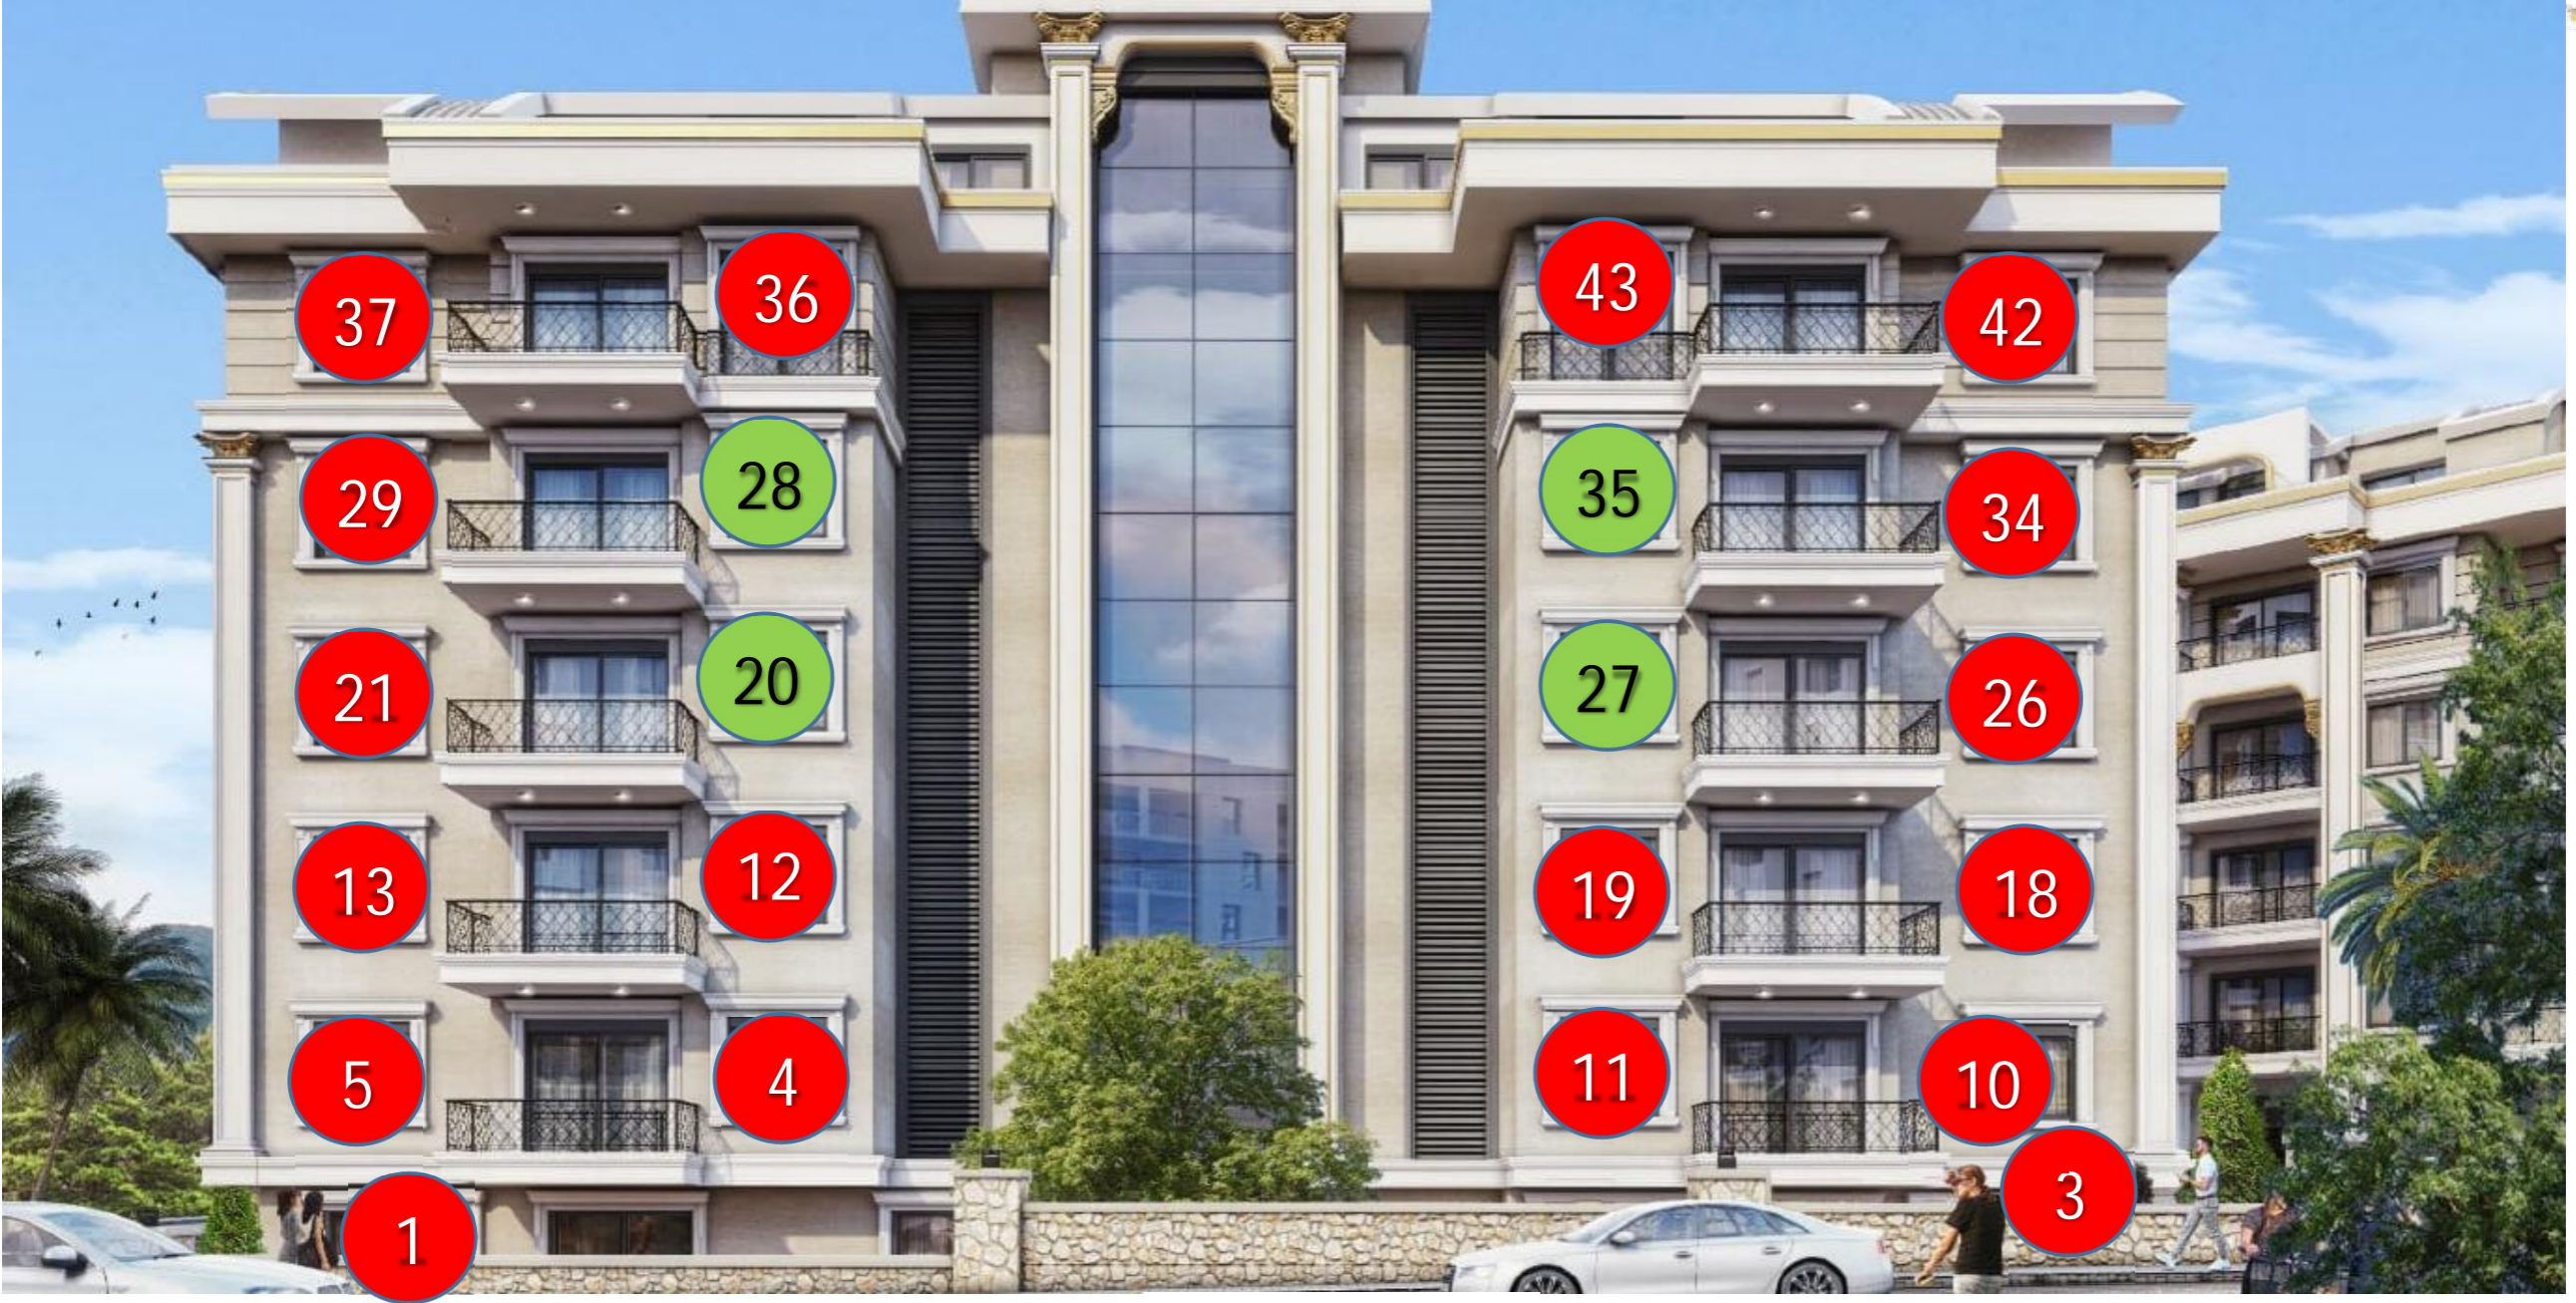

A BLOK

ÇATI KATI Dubleks Üst Kat	36 3+1 128 M ² SOLD	36 3+1 128 M ² SOLD	38 2+1 50.20 M ² SOLD	39 2+1 49.90 M ² SOLD	40 2+1 49.90 M ² SOLD	41 2+1 49.90 M ² SOLD	43 4+1 128 M ² SOLD	43 4+1 128 M ² SOLD
5. KAT Dubleks Alt Kat	36 1+1 41.30 M ² SOLD	37 1+1 46 M ² SOLD	38 2+1 44.60 M ² SOLD	39 2+1 44.60 M ² SOLD	40 2+1 44.60 M ² SOLD	41 2+1 44.60 M ² SOLD	42 1+1 46 M ² SOLD	43 1+1 41.30 M ² SOLD
4. KAT	28 1+1 40.70 M ² 176.000 €	29 1+1 46 M ² SOLD	30 1+1 44.60 M ² SOLD	31 1+1 43.10 M ² SOLD	32 1+1 43.10 M ² SOLD	33 1+1 43.10 M ² SOLD	34 1+1 46 M ² SOLD	35 1+1 40.70 M ² 174.000 €
3. KAT	20 1+1 40.70 M ² 170.000 €	21 1+1 46 M ² SOLD	22 1+1 44.60 M ² 174.000 €	23 1+1 43.10 M ² SOLD	24 1+1 43.10 M ² SOLD	25 1+1 43.10 M ² 174.000 €	26 1+1 46 M ² SOLD	27 1+1 40.70 M ² 170.000 €
2. KAT	12 1+1 40.70 M ² SOLD	13 1+1 46 M ² SOLD	14 1+1 46.60 M ² SOLD	15 1+1 43.10 M ² SOLD	16 1+1 43.10 M ² SOLD	17 1+1 43.10 M ² SOLD	18 1+1 46 M ² SOLD	19 1+1 40.70 M ² SOLD
1. KAT	4 SOLD	5 1+1 46 M ² SOLD	6 1+1 43.10 M ² SOLD	7 SOLD	8 SOLD	9 1+1 47.70 M ² SOLD	10 1+1 46 M ² SOLD	11 SOLD
ZEMİN KATI	1 2+1 275,8 M ² SOLD	2 SOLD	3 SOLD					

PRICE LIST

Roof Floor	(19) (4+1) 70,00 m ² SOLD	(18) (3+1) 70,00 m ²		
5. Floor	(20) SOLD	(19) (4+1) 59,80 m ²	(18) (3+1) 59,80 m ² SOLD	(17)
4. Floor	(16) SOLD	(15) (2+1) 59,80 m ² SOLD	(14) (2+1) 57 m ² SOLD	(13) SOLD
3. Floor	(12) SOLD	(11) (2+1) 59,80 m ² SOLD	(10) (2+1) 57 m ² SOLD	(9) SOLD
2. Floor	(8) SOLD	(7) (2+1) 59,80 m ² SOLD	(6) (2+1) 57 m ² SOLD	(5) SOLD
1. Floor	(4) (2+1) 113,00 m ² SOLD	(3) (2+1) 59,80 m ² SOLD	(2) SOLD	(1) (2+1) 113,00 m ² SOLD

Social Area

Ground Floor