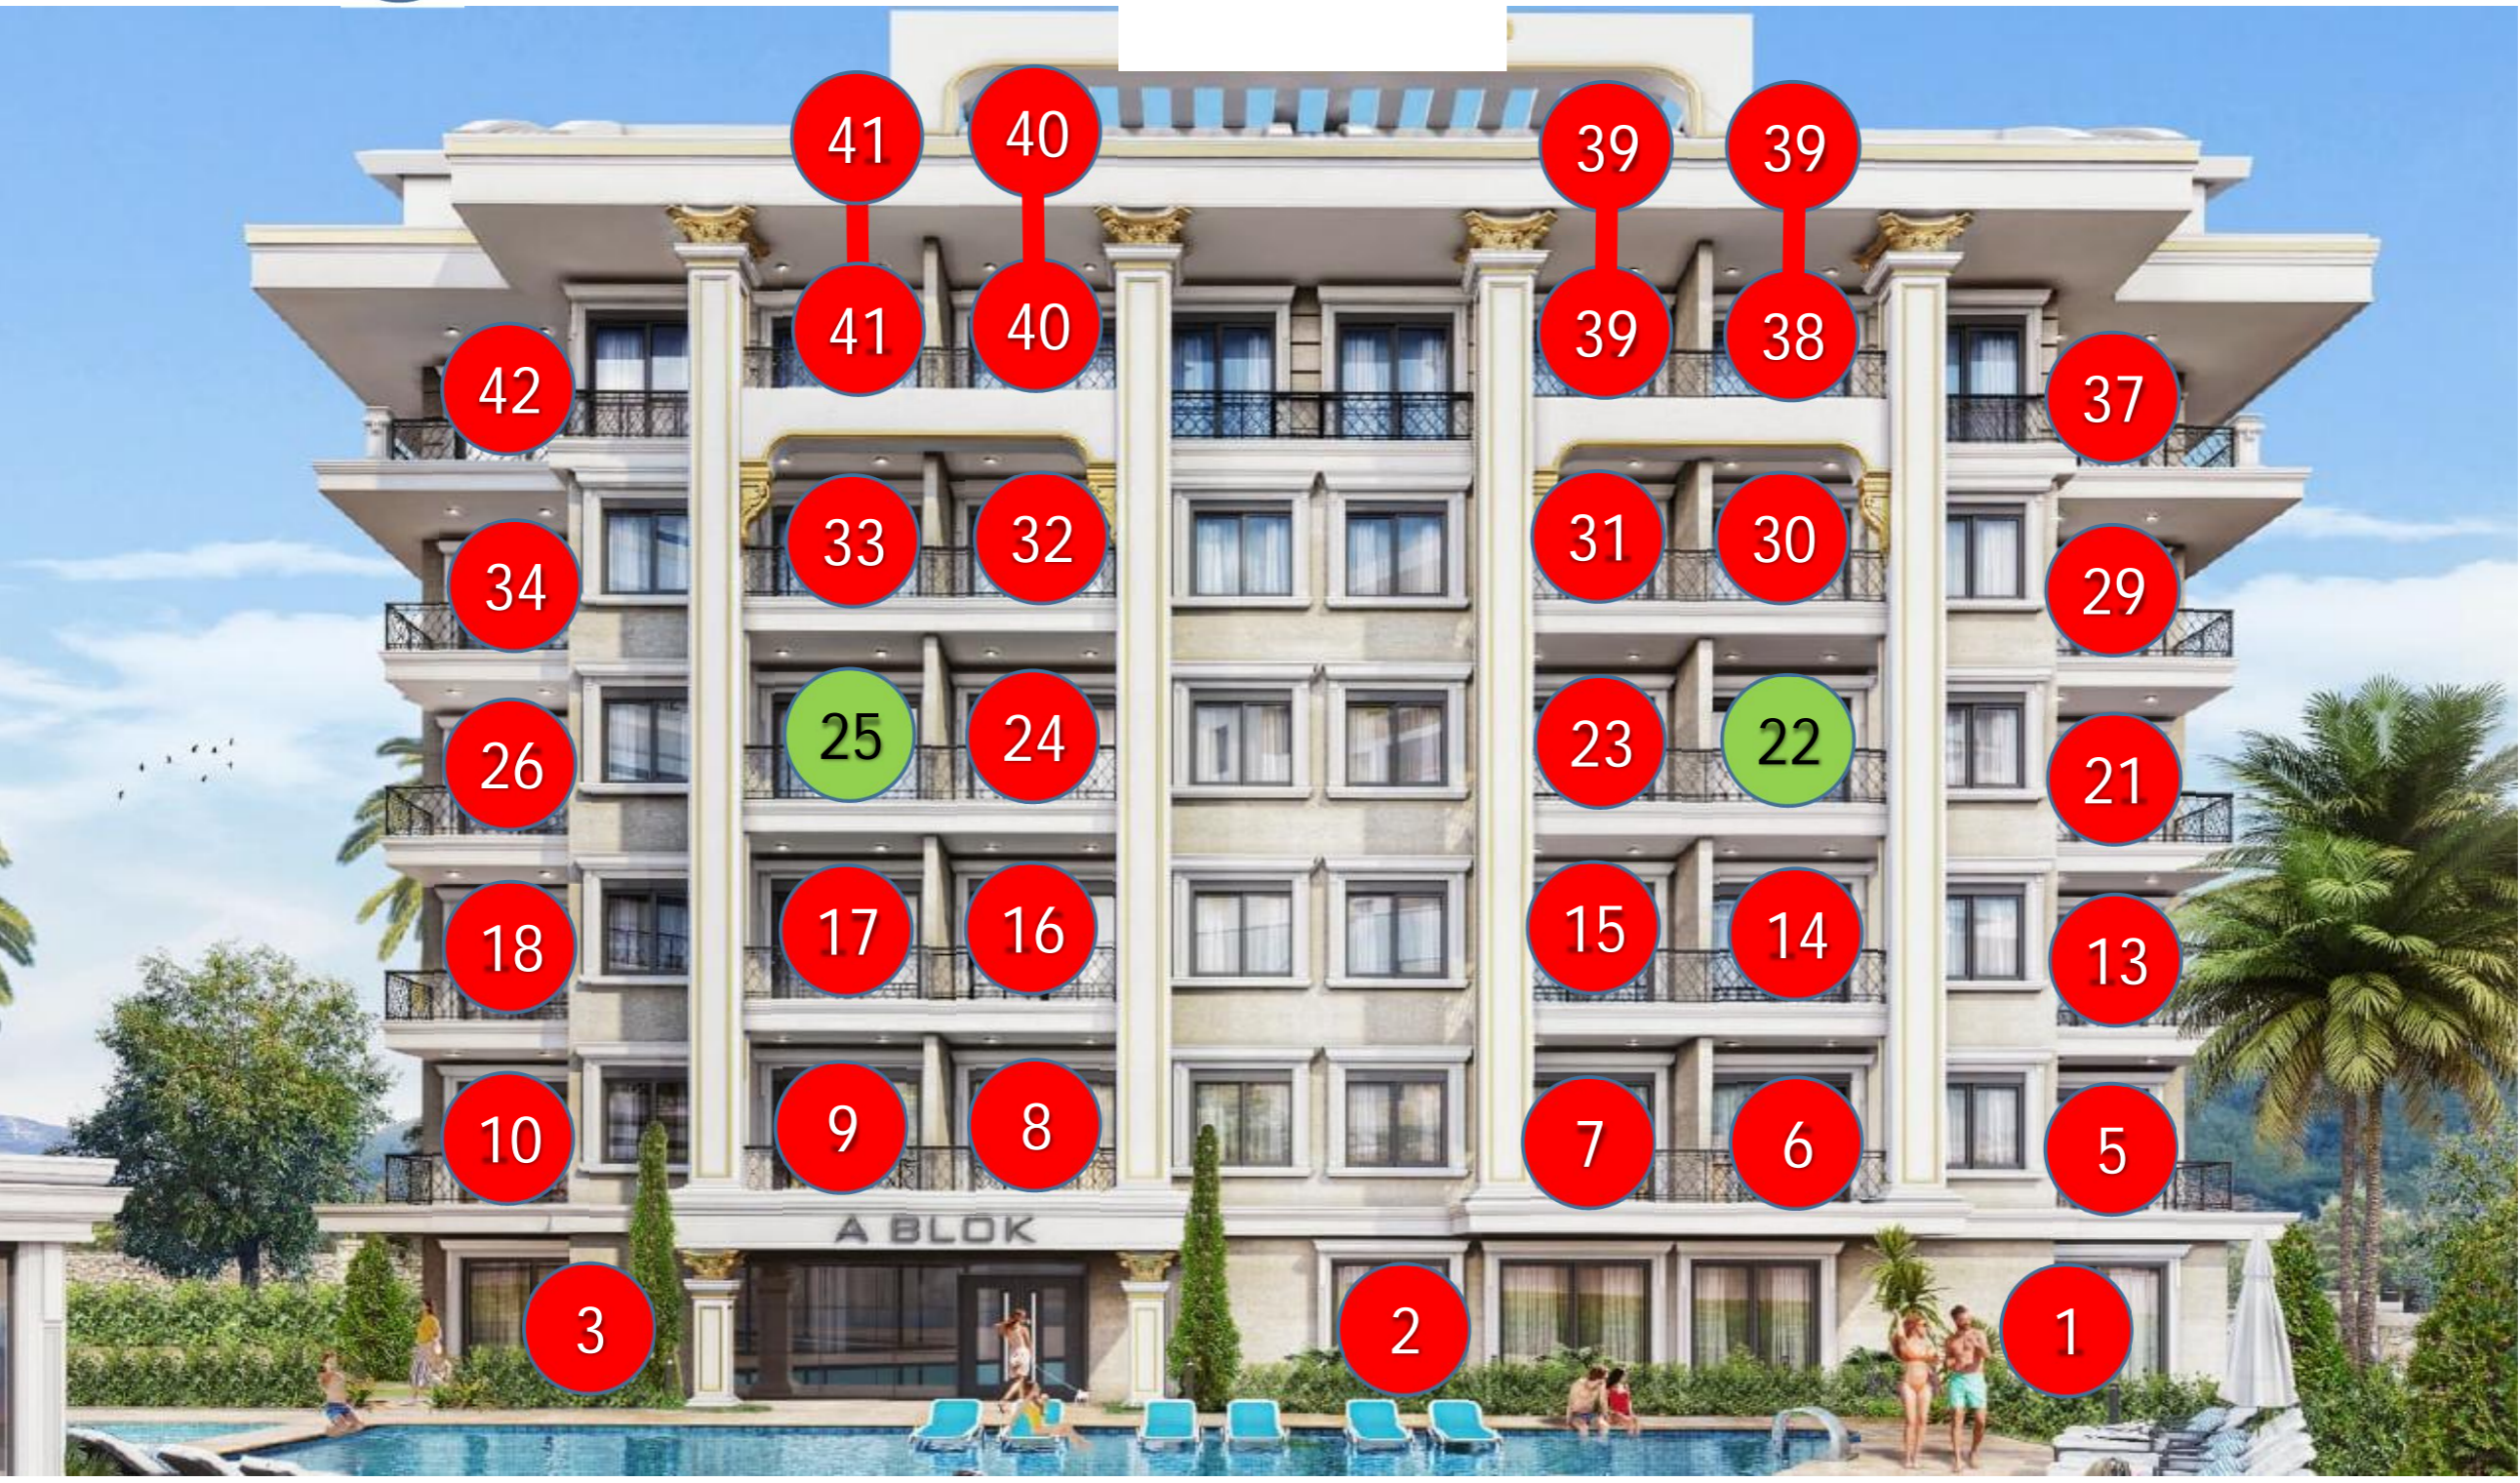

A BLOK

ÇATI KATI Dubleks Üst Kat	36 3+1 128 M ² SOLD	36 3+1 128 M ² SOLD	38 2+1 50.20 M ² SOLD	39 2+1 49.90 M ² SOLD	40 2+1 49.90 M ² SOLD	41 2+1 49.90 M ² SOLD	43 4+1 128 M ² SOLD	43 4+1 128 M ² SOLD
5. KAT Dubleks Alt Kat	36 1+1 41.30 M ² SOLD	37 1+1 46 M ² SOLD	38 2+1 44.60 M ² SOLD	39 2+1 44.60 M ² SOLD	40 2+1 44.60 M ² SOLD	41 2+1 44.60 M ² SOLD	42 1+1 46 M ² SOLD	43 1+1 41.30 M ² SOLD
4. KAT	28 1+1 40.70 M ² 176.000 €	29 1+1 46 M ² SOLD	30 1+1 44.60 M ² SOLD	31 1+1 43.10 M ² SOLD	32 1+1 43.10 M ² SOLD	33 1+1 43.10 M ² SOLD	34 1+1 46 M ² SOLD	35 1+1 40.70 M ² 174.000 €
3. KAT	20 1+1 40.70 M ² 170.000 €	21 1+1 46 M ² SOLD	22 1+1 44.60 M ² 174.000 €	23 1+1 43.10 M ² SOLD	24 1+1 43.10 M ² SOLD	25 1+1 43.10 M ² 174.000 €	26 1+1 46 M ² SOLD	27 1+1 40.70 M ² 170.000 €
2. KAT	12 1+1 40.70 M ² SOLD	13 1+1 46 M ² SOLD	14 1+1 46.60 M ² SOLD	15 1+1 43.10 M ² SOLD	16 1+1 43.10 M ² SOLD	17 1+1 43.10 M ² SOLD	18 1+1 46 M ² SOLD	19 1+1 40.70 M ² SOLD
1. KAT	4 SOLD	5 1+1 46 M ² SOLD	6 1+1 43.10 M ² SOLD	7 SOLD	8 SOLD	9 1+1 47.70 M ² SOLD	10 1+1 46 M ² SOLD	11 SOLD
ZEMİN KATI	1 2+1 275,8 M ² SOLD	2 SOLD	3 SOLD					

PRICE LIST

Roof Floor	(19) (4+1) 70,00 m ² SOLD	(18) (3+1) 70,00 m ²		
5. Floor	(20) SOLD	(19) (4+1) 59,80 m ²	(18) (3+1) 59,80 m ² SOLD	(17)
4. Floor	(16) SOLD	(15) (2+1) 59,80 m ² SOLD	(14) (2+1) 57 m ² SOLD	(13) SOLD
3. Floor	(12) SOLD	(11) (2+1) 59,80 m ² SOLD	(10) (2+1) 57 m ² SOLD	(9) SOLD
2. Floor	(8) SOLD	(7) (2+1) 59,80 m ² SOLD	(6) (2+1) 57 m ² SOLD	(5) SOLD
1. Floor	(4) (2+1) 113,00 m ² SOLD	(3) (2+1) 59,80 m ² SOLD	(2) SOLD	(1) (2+1) 113,00 m ² SOLD

Social Area

Ground Floor