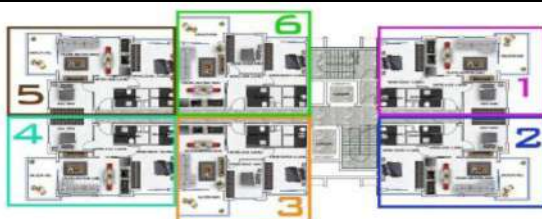

2 A BLOK PRICE LIST

FLOOR NUMBER HÖMEP ЭТАЖА	NORTH-WEST	NORTH-EAST	SOUTH-EAST	SOUTH-EAST	SOUTH-WEST	SOUTH-WEST
11	192m ² Duplex 4+1 489.500€	192m ² Duplex 4+1 489.500€	192m ² Duplex 4+1 489.500€	192m ² Duplex 4+1 501.500 €	192m ² Duplex 4+1 501.500 €	192m ² Duplex 4+1 489.500€
10	96m ² 316.000€	96m ² 316.000€	96m ² 316.000€	96m ² RESERVED	SOLD	96m ² 316.000€
9	96m ² 308.500€	96m ² 308.500€	96m ² 308.500€	96m ² RESERVED	96m ² RESERVED	96m ² 308.500€
8	96m ² 301.000€	96m ² 301.000€	96m ² 301.000€	96m ² SOLD	96m ² SOLD	96m ² 301.000€
7	96m ² 293.500€	96m ² 293.500€	96m ² 293.500€	96m ² 301.000€	96m ² SOLD	96m ² SOLD
6	96m ² 286.000€	96m ² 286.000€	SOLD	SOLD	SOLD	SOLD
5	SOLD	SOLD	SOLD	SOLD	SOLD	SOLD
4	SOLD	SOLD	SOLD	SOLD	SOLD	SOLD
3	SOLD	SOLD	SOLD	SOLD	SOLD	SOLD
2	SOLD	SOLD	SOLD	SOLD	SOLD	SOLD
1	SOLD	SOLD	SOLD	SOLD	SOLD	SOLD
Zemin KAT	SOLD	SOLD	SOLD	SOLD	SOLD	SOLD
Bodrum KAT						