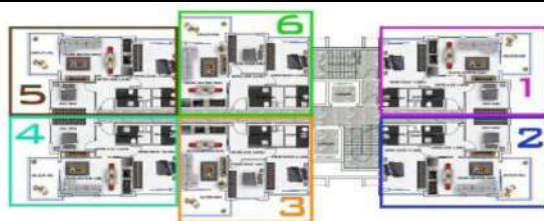

2 A BLOK PRICE LIST

FLOOR NUMBER HOMER ETAKA	NORTH-WEST	NORTH-EAST	SOUTH-EAST	SOUTH-EAST	SOUTH-WEST	SOUTH-WEST
11	192m ² Duplex 4+1 489.500€	192m ² Duplex 4+1 489.500€	192m ² Duplex 4+1 489.500€	192m ² Duplex 4+1 501.500 €	192m ² Duplex 4+1 501.500 €	192m ² Duplex 4+1 489.500€
10	96m ² 316.000€	96m ² 316.000€	96m ² 316.000€	96m ² RESERVED	SOLD	96m ² 316.000€
9	96m ² 308.500€	96m ² 308.500€	96m ² 308.500€	96m ² RESERVED	96m ² RESERVED	96m ² 308.500€
8	96m ² 301.000€	96m ² 301.000€	96m ² 301.000€	96m ² SOLD	96m ² SOLD	96m ² 301.000€
7	96m ² 293.500€	96m ² 293.500€	96m ² 293.500€	96m ² 301.000€	96m ² SOLD	96m ² SOLD
6	96m ² 286.000€	96m ² 286.000€	SOLD	SOLD	SOLD	SOLD
5	SOLD	SOLD	SOLD	SOLD	SOLD	SOLD
4	SOLD	SOLD	SOLD	SOLD	SOLD	SOLD
3	SOLD	SOLD	SOLD	SOLD	SOLD	SOLD
2	SOLD	SOLD	SOLD	SOLD	SOLD	SOLD
1	SOLD	SOLD	SOLD	SOLD	SOLD	SOLD
Zemin KAT	SOLD	SOLD	SOLD	SOLD	SOLD	SOLD
Bodrum KAT						