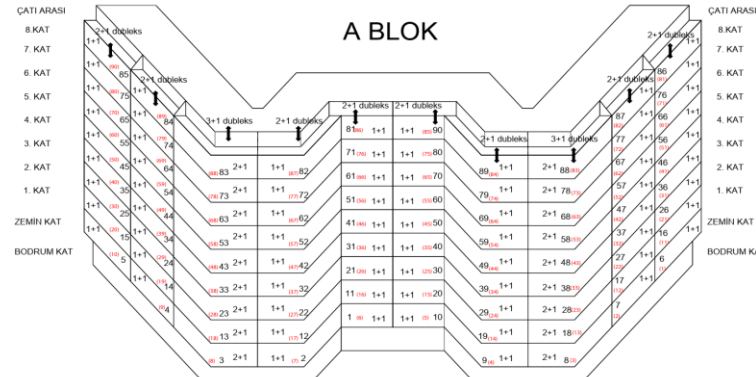

Complex Infrastructure

- Outdoor Swimming Pool
- Outdoor Children Swimming Pool
- Outdoor Beach (Sea Sand) Pool
- Indoor Swimming Pool
- Indoor Children Swimming Pool
- Pool Bar
- Tower Aquapark
- Children's Aquapark
- Basketball Court
- Mini Football Pitch
- Square Park
- Gardens for Common Use
- Reception
- Lobby
- Turkish Hamam
- Sauna
- Steam Room
- SPA
- Salt Room
- Massage Rooms
- Playing Room
- Kid's Playroom
- Meeting Room
- Business Meeting Room
- Waterfall
- Cafe/Restaurant
- Dressing Rooms
- Barbecue
- Gazebo
- WC/ Showers
- Fitness saloon
- Barbecue
- Gazebo
- Sunbathing Area
- Parking Lot
- Generator
- Satellite TV
- Internet
- Security
- Private Beach
- Shuttle Bus Service