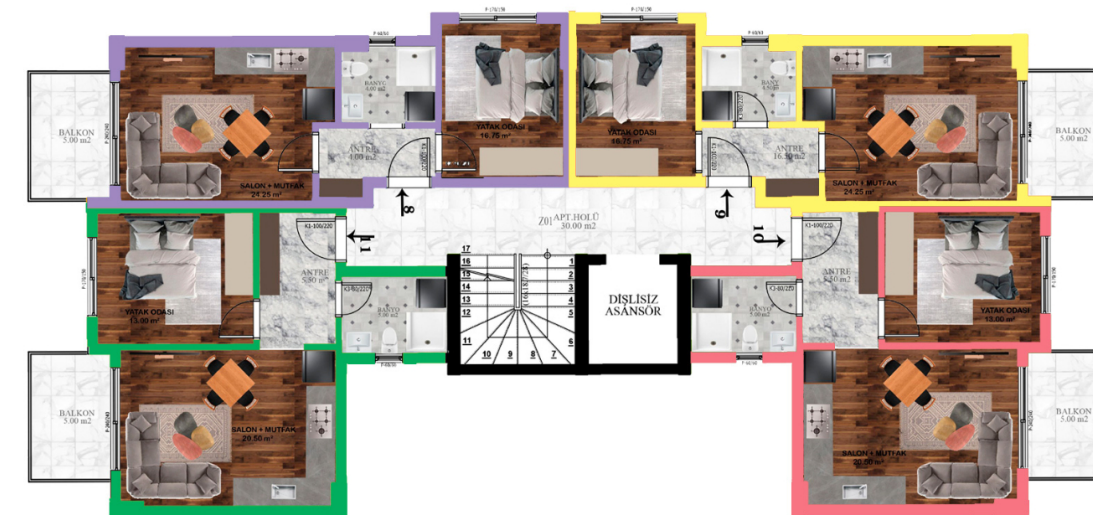

# PRICE LIST

15.06.2023

STUN 1		STUN 2		STUN 3		STUN 4		SOLD	
16	DUBLEX 2+1 93.00 m <sup>2</sup> 180 000€	13	DUBLEX 2+1 93.00 m <sup>2</sup> SOLD	14	DUBLEX 2+1 105.00 m <sup>2</sup> 200 000€	15	DUBLEX 2+1 105.00 m <sup>2</sup> 200 000€	RESERVED	
								FLOOR 4+	
17	SOLD	12	SOLD	SOLD	SOLD	SOLD	SOLD	FLOOR 3	
8	SOLD	9	SOLD	10	SOLD	11	SOLD	FLOOR 2	
4	SOLD	5	SOLD	6	SOLD	7	SOLD	FLOOR 1	
1	1+1 55.00 m <sup>2</sup> 99 000€	2	SOLD	3	1+1 55.00 m <sup>2</sup> SOLD	SOLD	SOLD	GROUND FLOOR	