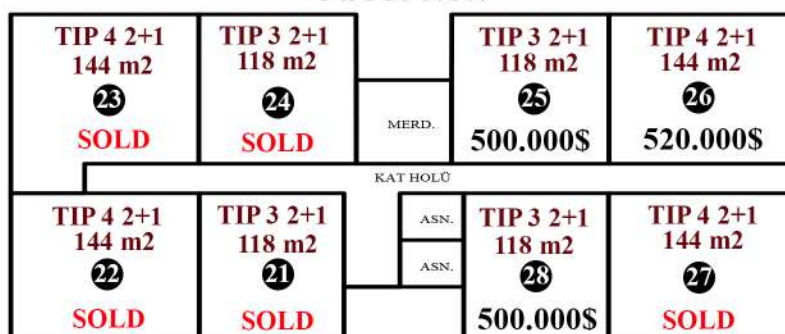

## B BLOCK PRICE LIST / В БЛОК ПРАЙС-ЛИСТ

Last Update: 18.09.2023

Commercial  
(1st & 2nd Floor)

Коммерческие  
помещения  
1-й & 2-й этаж

--- Street View ---

3rd  
Floor

3-й  
этаж

--- Garden View ---

--- Street View ---

4th  
Floor

4-й  
этаж

--- Garden View ---

--- Street View ---

Duplex  
(5th & 6th Floor)

дуплекс  
5-й & 6-й  
этаж

--- Garden View ---

The square meters shown in this plan are calculated as the general gross area / Квадратура, указанная в планах - брутто