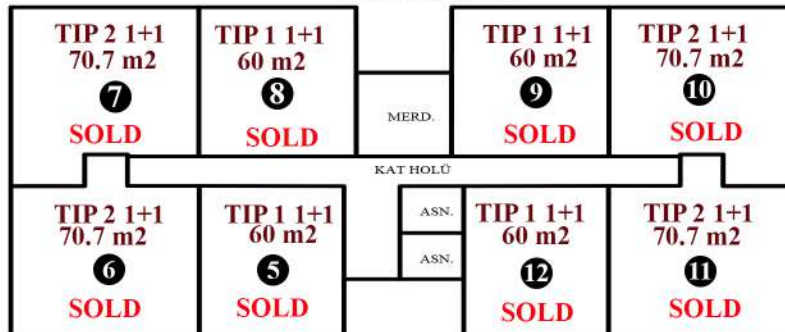

## B BLOCK PRICE LIST / В БЛОК ПРАЙС-ЛИСТ

Last Update: 18.09.2023

Commercial  
(1st & 2nd Floor)

Коммерческие  
помещения  
1-й & 2-й этаж

--- Street View ---

3rd  
Floor

3-й  
этаж

--- Garden View ---

--- Street View ---

4th  
Floor

4-й  
этаж

--- Garden View ---

--- Street View ---

Duplex  
(5th & 6th Floor)

дуплекс  
5-й & 6-й  
этаж

--- Garden View ---

The square meters shown in this plan are calculated as the general gross area / Квадратура, указанная в планах - брутто