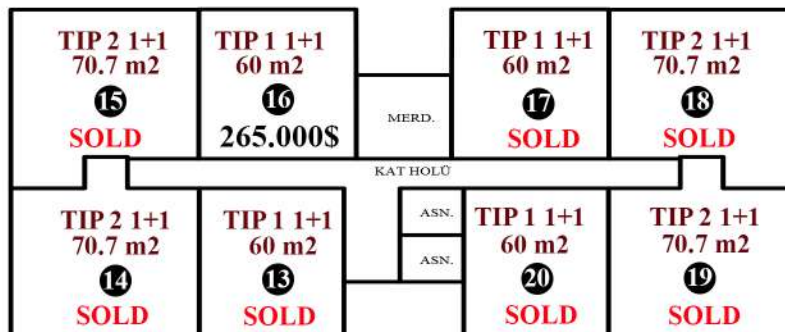

## B BLOCK PRICE LIST / В БЛОК ПРАЙС-ЛИСТ

Last Update: 18.09.2023

Commercial  
(1st & 2nd Floor)

Коммерческие  
помещения  
1-й & 2-й этаж

--- Street View ---

3rd  
Floor

3-й  
этаж

--- Garden View ---

--- Street View ---

4th  
Floor

4-й  
этаж

--- Garden View ---

--- Street View ---

Duplex  
(5th & 6th Floor)

дуплекс  
5-й & 6-й  
этаж

--- Garden View ---

The square meters shown in this plan are calculated as the general gross area / Квадратура, указанная в планах - брутто