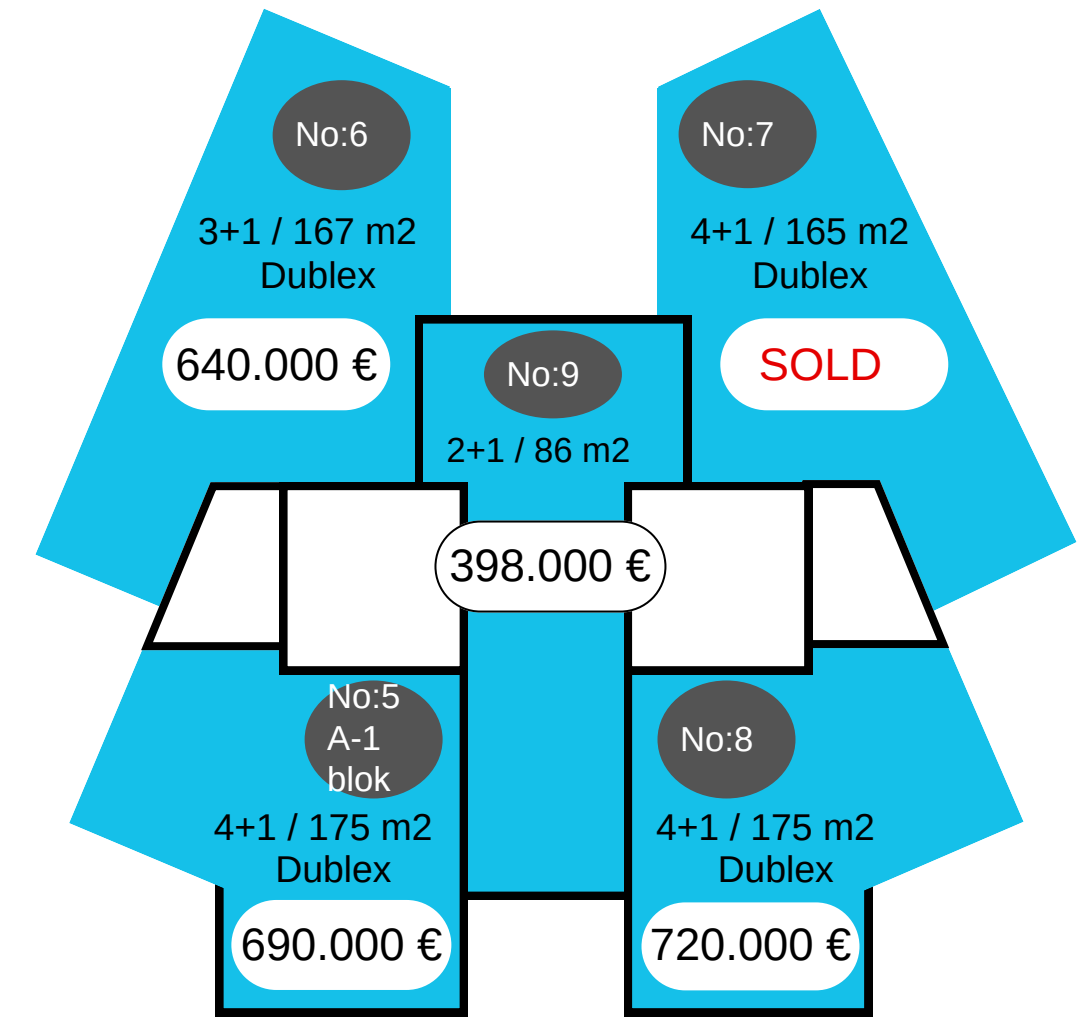

Location: Hasbahçe / Alanya

To the sea: 1350 m

1 - FLOOR

2 - FLOOR

3 - FLOOR

Finishing Date: February 2025
First payment 40 % interest-free installments