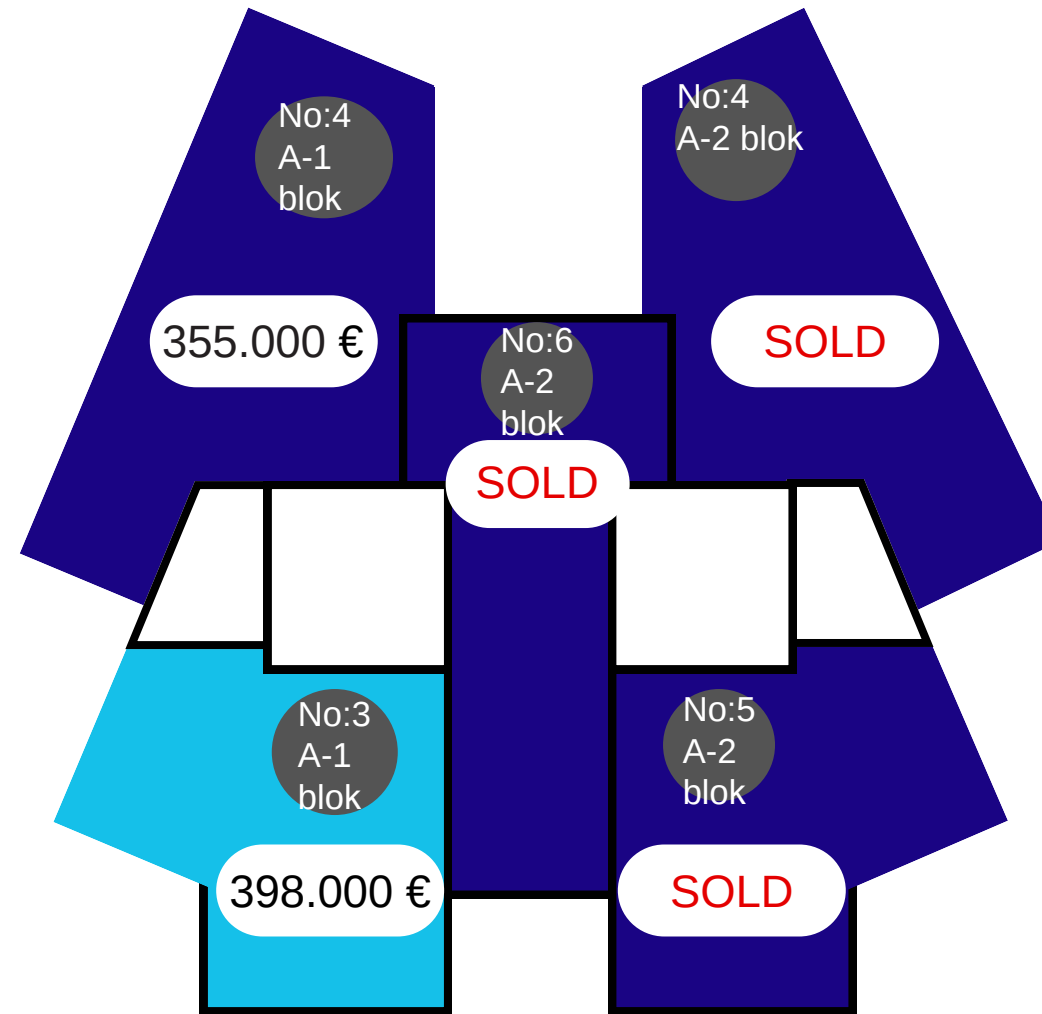

Location: Hasbahçe / Alanya

To the sea: 1350 m

1 - FLOOR

2 - FLOOR

3 - FLOOR

Finishing Date: February 2025
First payment 40 % interest-free installments