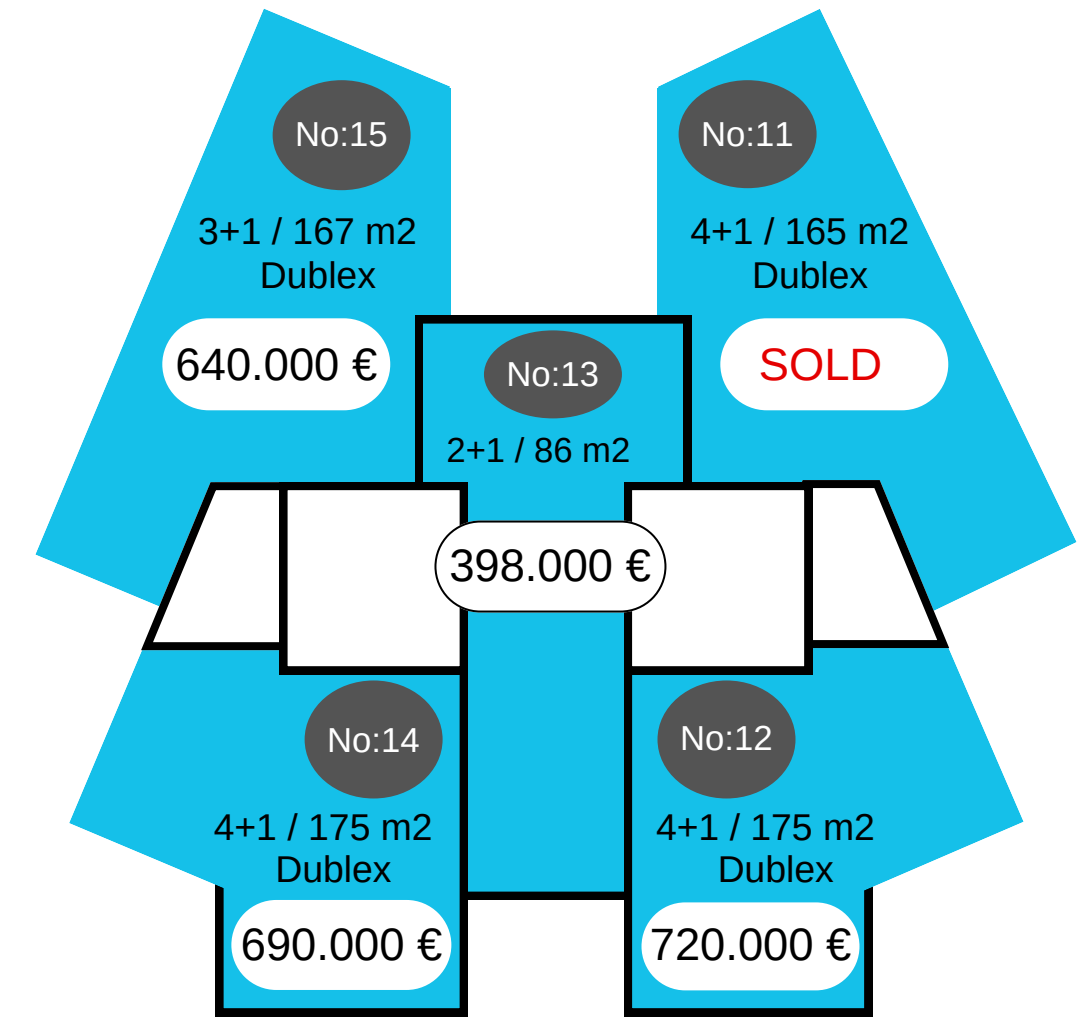

Location: Hasbahçe / Alanya

To the sea: 1350 m

### 1 - FLOOR

### 2 - FLOOR

### 3 - FLOOR

Investors income

Finishing Date: February 2025

First payment 40 % interest-free installments