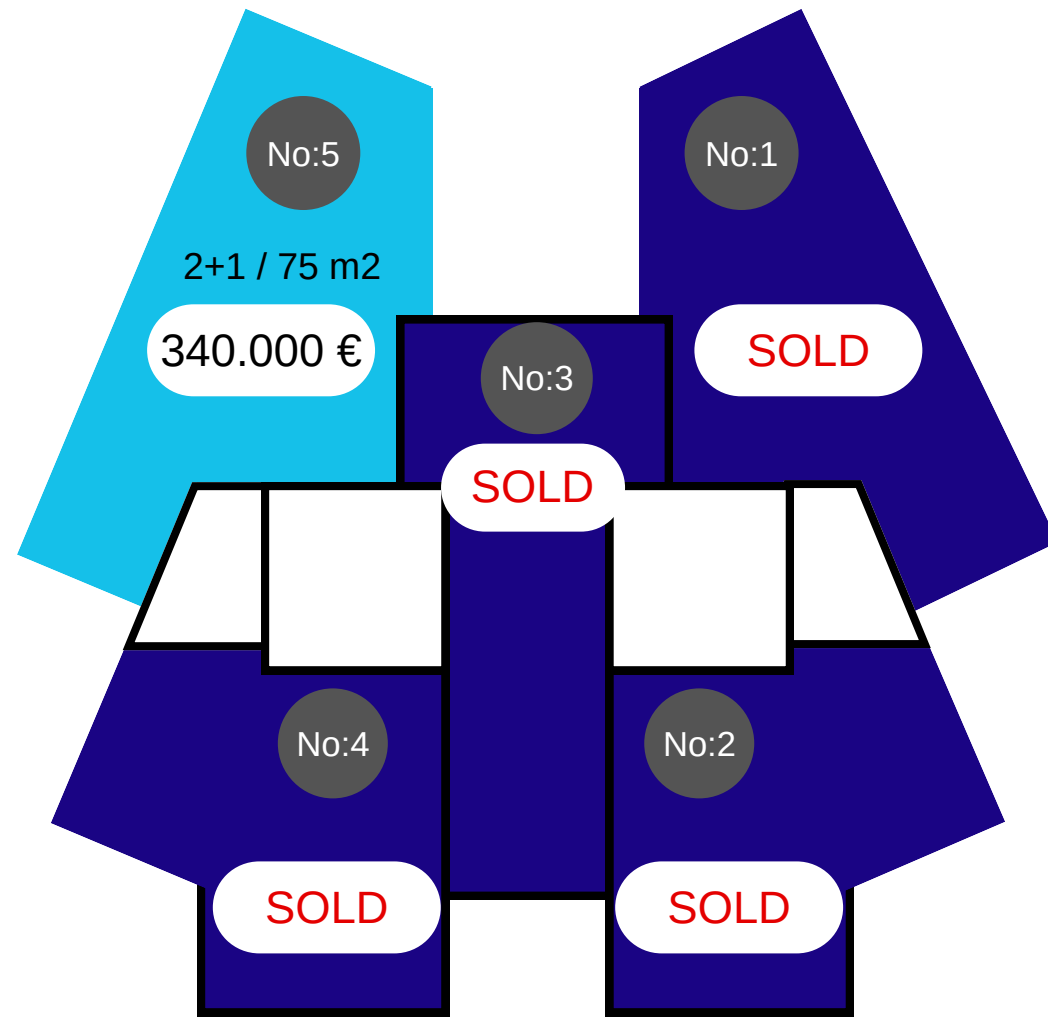

Location: Hasbahçe / Alanya

To the sea: 1350 m

### 1 - FLOOR

### 2 - FLOOR

### 3 - FLOOR

Investors income

Finishing Date: February 2025

First payment 40 % interest-free installments