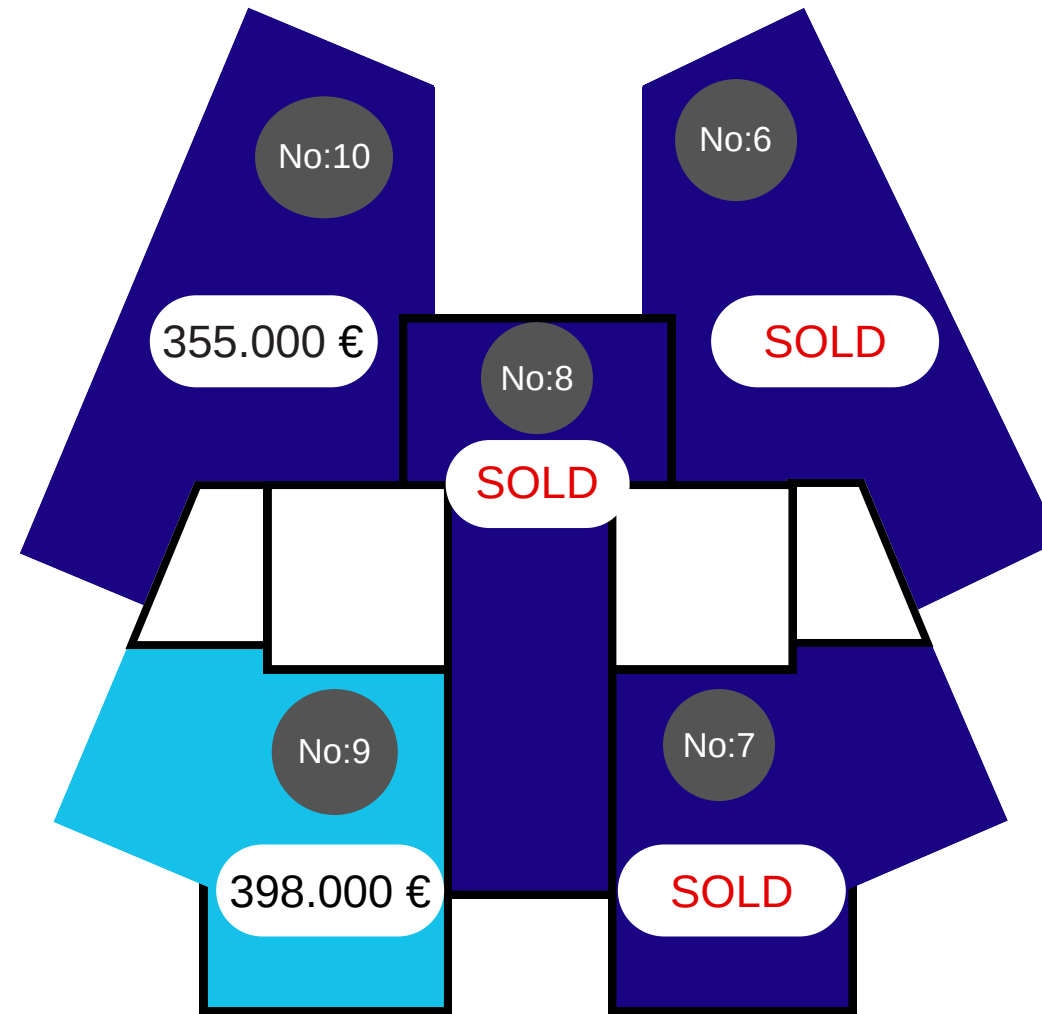

Location: Hasbahçe / Alanya

To the sea: 1350 m

### 1 - FLOOR

### 2 - FLOOR

### 3 - FLOOR

Investors income

Finishing Date: February 2025

First payment 40 % interest-free installments