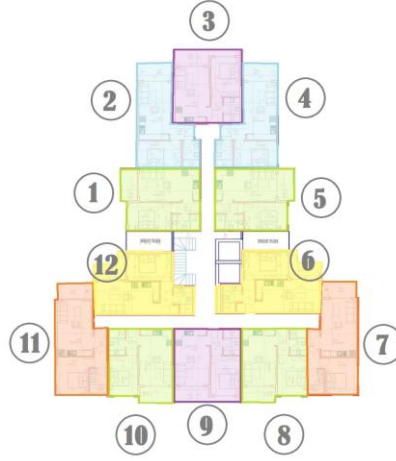

LAST UPDATE : 5.08.2024
FINISHING DATE 1.06.2024
ADA/ PARSEL 251/1

**%40 CASH 12 MONTS
PAYMENT PLAN**

SOLD
RESERVE

G BLOK	ÇATI	No. 37 (2+1) 113.30 m2 Penthouse	330.600 €	No. 38 (2+1) 131.40 m2 Penthouse	380.000 €	No. 39 (2+1) 120.25 m2 Penthouse	SOLD	No. 40 (2+1) 131.40 m2 Penthouse	380.000 €	No. 41 (2+1) 113.30 m2 Penthouse	330.600 €	No. 42 (1+1) 60.30 m2	208.000 €	No. 43 (3+1) 189.85 m2 Penthouse	445.600 €	No. 44 (2+1) 114.75 m2 Penthouse	287.500 €	No. 45 (2+1) 118.70 m2 Penthouse	287.500 €	No. 46 (2+1) 114.75 m2	SOLD	No. 47 (3+1) 189.85 m2 Penthouse	SOLD	No. 48 (1+1) 60.30 m2	208.000 €
	3. KAT	No. 25 (1+1) 55.50 m2	202.600 €	No. 26 (1+1) 56.50 m2	209.850 €	No. 27 (1+1) 59 m2	SOLD	No. 28 (1+1) 56.50 m2	SOLD	No. 29 (1+1) 55.50 m2	202.600 €	No. 30 (1+1) 60.30 m2	SOLD	No. 31 (1+1) 59.20 m2	SOLD	No. 32 (1+1) 55.50 m2	SOLD	No. 33 (1+1) 59 m2	SOLD	No. 34 (1+1) 55.50 m2	SOLD	No. 35 (1+1) 59.20 m2	SOLD	No. 36 (1+1) 60.30 m2	SOLD
	2. KAT	No. 13 (1+1) 55.50 m2	195.500 €	No. 14 (1+1) 56.50 m2	SOLD	No. 15 (1+1) 59 m2	SOLD	No. 16 (1+1) 56.50 m2	SOLD	No. 17 (1+1) 55.50 m2	195.500 €	No. 18 (1+1) 60.30 m2	SOLD	No. 19 (1+1) 59.20 m2	195.500 €	No. 20 (1+1) 55.50 m2	SOLD	No. 21 (1+1) 59 m2	SOLD	No. 22 (1+1) 55.50 m2	SOLD	No. 23 (1+1) 59.20 m2	195.500 €	No. 24 (1+1) 60.30 m2	SOLD
	1. KAT	No. 1 (2+1) 127.30 m2	345.000 €	No. 2 (2+1) 124.70 m2	366.500 €	No. 3 (2+1) 130.15 m2	366.500 €	No. 4 (2+1) 124.70 m2	366.500 €	No. 5 (2+1) 127.30 m2	345.000 €	No. 6 (1+1) 60.30 m2	SOLD	No. 7 (3+1) 207.25 m2	445.600 €	No. 8 (1+1) 55.50 m2	SOLD	No. 9 (1+1) 59 m2	SOLD	No. 10 (1+1) 55.50 m2	SOLD	No. 11 (3+1) 207.25 m2	SOLD	No. 12 (1+1) 60.30 m2	SOLD
	MEMİN KAT																								
BODRUM KAT																									

H BLOK	ÇATI	No. 37 (2+1) 113.30 m2 Penthouse	330.600 €	No. 38 (2+1) 131.40 m2 Penthouse	380.000 €	No. 39 (2+1) 120.25 m2 Penthouse	380.000 €	No. 40 (2+1) 131.40 m2 Penthouse	SOLD	No. 41 (2+1) 113.30 m2 Penthouse	SOLD	No. 42 (1+1) 60.30 m2	208.000 €	No. 43 (3+1) 189.85 m2 Penthouse	445.600 €	No. 44 (2+1) 114.75 m2 Penthouse	287.500 €	No. 45 (2+1) 118.70 m2 Penthouse	SOLD	No. 46 (2+1) 114.75 m2	287.500 €	No. 47 (3+1) 189.85 m2 Penthouse	445.600 €	No. 48 (1+1) 60.30 m2	208.000 €
	3. KAT	No. 25 (1+1) 55.50 m2	202.600 €	No. 26 (1+1) 56.50 m2	209.850 €	No. 27 (1+1) 59 m2	SOLD	No. 28 (1+1) 56.50 m2	SOLD	No. 29 (1+1) 55.50 m2	SOLD	No. 30 (1+1) 60.30 m2	195.500 €	No. 31 (1+1) 59.20 m2	202.600 €	No. 32 (1+1) 55.50 m2	SOLD	No. 33 (1+1) 59 m2	SOLD	No. 34 (1+1) 55.50 m2	SOLD	No. 35 (1+1) 59.20 m2	SOLD	No. 36 (1+1) 60.30 m2	SOLD
	2. KAT	No. 13 (1+1) 55.50 m2	195.500 €	No. 14 (1+1) 56.50 m2	SOLD	No. 15 (1+1) 59 m2	SOLD	No. 16 (1+1) 56.50 m2	SOLD	No. 17 (1+1) 55.50 m2	SOLD	No. 18 (1+1) 60.30 m2	SOLD	No. 19 (1+1) 59.20 m2	195.500 €	No. 20 (1+1) 55.50 m2	SOLD	No. 21 (1+1) 59 m2	SOLD	No. 22 (1+1) 55.50 m2	SOLD	No. 23 (1+1) 59.20 m2	195.500 €	No. 24 (1+1) 60.30 m2	SOLD
	1. KAT	No. 1 (2+1) 127.30 m2	345.000 €	No. 2 (2+1) 124.70 m2	366.500 €	No. 3 (2+1) 130.15 m2	366.500 €	No. 4 (2+1) 124.70 m2	366.500 €	No. 5 (2+1) 127.30 m2	345.000 €	No. 6 (1+1) 60.30 m2	185.750 €	No. 7 (3+1) 207.25 m2	445.600 €	No. 8 (1+1) 55.50 m2	SOLD	No. 9 (1+1) 59 m2	SOLD	No. 10 (1+1) 55.50 m2	SOLD	No. 11 (3+1) 207.25 m2	445.600 €	No. 12 (1+1) 60.30 m2	185.750 €
	MEMİN KAT																								
BODRUM KAT