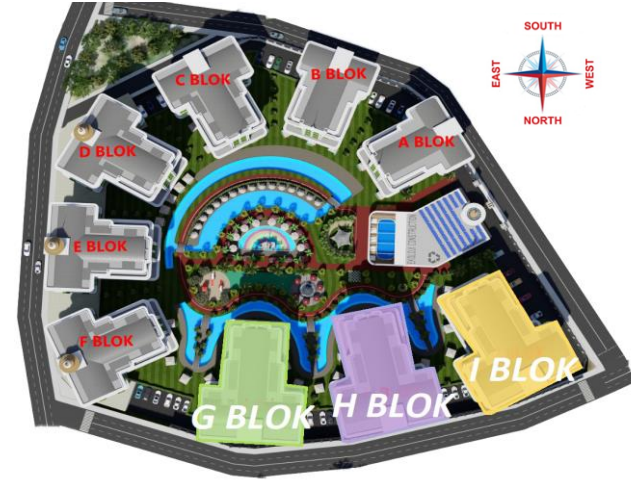

LAST UPDATE : 5.08.2024
 FINISHING DATE 1.06.2024
 ADA/ PARSEL 251/1

**%40 CASH 12 MONTS
 PAYMENT PLAN**

SOLD
RESERVE

G BLOK	ÇATI	No. 37 (2+1) 113.30 m2 Penthouse	330.600 €	No. 38 (2+1) 131.40 m2 Penthouse	380.000 €	No. 39 (2+1) 120.25 m2 Penthouse	SOLD	No. 40 (2+1) 131.40 m2 Penthouse	380.000 €	No. 41 (2+1) 113.30 m2 Penthouse	330.600 €	No. 42 (1+1) 60.30 m2	208.000 €	No. 43 (3+1) 189.85 m2 Penthouse	445.600 €	No. 44 (2+1) 114.75 m2 Penthouse	287.500 €	No. 45 (2+1) 118.70 m2 Penthouse	287.500 €	No. 46 (2+1) 114.75 m2	SOLD	No. 47 (3+1) 189.85 m2 Penthouse	SOLD	No. 48 (1+1) 60.30 m2	208.000 €
	3. KAT	No. 25 (1+1) 55.50 m2	202.600 €	No. 26 (1+1) 56.50 m2	209.850 €	No. 27 (1+1) 59 m2	SOLD	No. 28 (1+1) 56.50 m2	SOLD	No. 29 (1+1) 55.50 m2	202.600 €	No. 30 (1+1) 60.30 m2	SOLD	No. 31 (1+1) 59.20 m2	SOLD	No. 32 (1+1) 55.50 m2	SOLD	No. 33 (1+1) 59 m2	SOLD	No. 34 (1+1) 55.50 m2	SOLD	No. 35 (1+1) 59.20 m2	SOLD	No. 36 (1+1) 60.30 m2	SOLD
	2. KAT	No. 13 (1+1) 55.50 m2	195.500 €	No. 14 (1+1) 56.50 m2	SOLD	No. 15 (1+1) 59 m2	SOLD	No. 16 (1+1) 56.50 m2	SOLD	No. 17 (1+1) 55.50 m2	195.500 €	No. 18 (1+1) 60.30 m2	SOLD	No. 19 (1+1) 59.20 m2	195.500 €	No. 20 (1+1) 55.50 m2	SOLD	No. 21 (1+1) 59 m2	SOLD	No. 22 (1+1) 55.50 m2	SOLD	No. 23 (1+1) 59.20 m2	195.500 €	No. 24 (1+1) 60.30 m2	SOLD
	1. KAT	No. 1 (2+1) 127.30 m2	345.000 €	No. 2 (2+1) 124.70 m2	366.500 €	No. 3 (2+1) 130.15 m2	366.500 €	No. 4 (2+1) 124.70 m2	366.500 €	No. 5 (2+1) 127.30 m2	345.000 €	No. 6 (1+1) 60.30 m2	SOLD	No. 7 (3+1) 207.25 m2	445.600 €	No. 8 (1+1) 55.50 m2	SOLD	No. 9 (1+1) 59 m2	SOLD	No. 10 (1+1) 55.50 m2	SOLD	No. 11 (3+1) 207.25 m2	SOLD	No. 12 (1+1) 60.30 m2	SOLD
	MEMİN KAT																								
BODRUM KAT																									