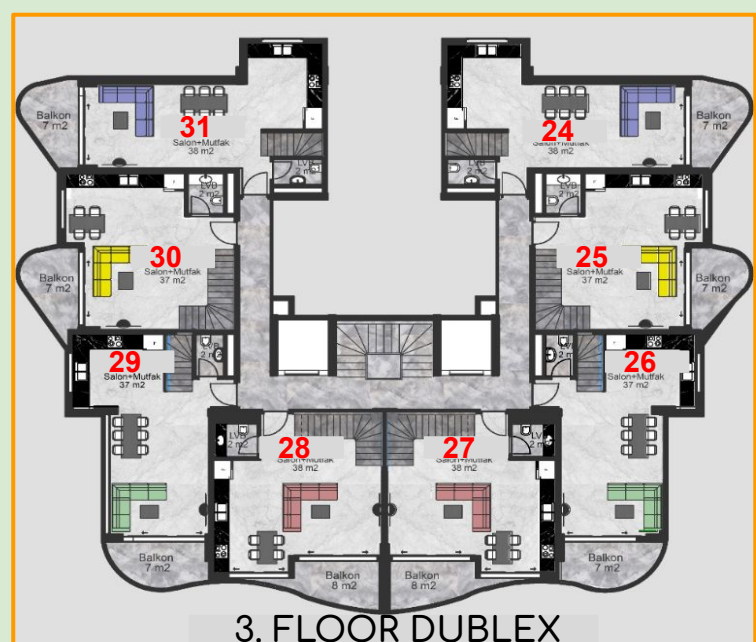

No	3.Floor	size net/brüt	type	PRICE
24	DUBLEX	105 / 120	2+1	279.500€
25	DUBLEX	92 / 106	2+1	285.500 €
26	DUBLEX	103/119	2+1	309.500 €
27	DUBLEX	91/105	2+1	SOLD
28	DUBLEX	91/105	2+1	SOLD
29	DUBLEX	103/119	2+1	SOLD
30	DUBLEX	92 / 106	2+1	SOLD
31	DUBLEX	105 / 120	2+1	SOLD