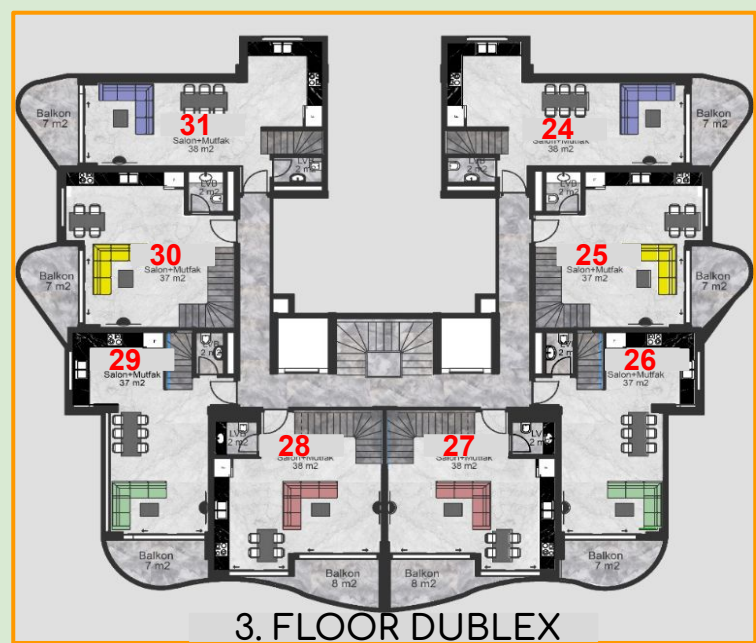

# C - BLOCK

No	GRND. Floor	size net/brüt	type	PRICE
1	apart	47 / 55	1+1	SOLD
2	apart	47 / 55	1+1	SOLD
3	apart	47 / 55	1+1	SOLD
4	apart	47 / 55	1+1	SOLD
5	apart	94 / 102	3 + 1	SOLD
6	apart	47 / 55	1+1	SOLD
7	apart	47 / 55	1+1	SOLD

No	1.Floor	size net/brüt	type	PRICE
8	apart	47 / 55	1+1	SOLD
9	apart	47 / 55	1+1	SOLD
10	apart	47 / 55	1+1	SOLD
11	apart	47 / 55	1+1	SOLD
12	apart	47 / 55	1+1	SOLD
13	apart	47 / 55	1+1	SOLD
14	apart	47 / 55	1+1	SOLD
15	apart	47 / 55	1+1	SOLD

No	2.Floor	size net/brüt	type	PRICE
16	apart	47 / 55	1+1	SOLD
17	apart	47 / 55	1+1	SOLD
18	apart	47 / 55	1+1	SOLD
19	apart	47 / 55	1+1	SOLD
20	apart	47 / 55	1+1	SOLD
21	apart	47 / 55	1+1	SOLD
22	apart	47 / 55	1+1	SOLD
23	apart	47 / 55	1+1	SOLD

No	3.Floor	size net/brüt	type	PRICE
24	DUBLEX	105 / 120	2+1	279.500€
25	DUBLEX	92 / 106	2+1	285.500 €
26	DUBLEX	103/119	2+1	309.500 €
27	DUBLEX	91/105	2+1	SOLD
28	DUBLEX	91/105	2+1	SOLD
29	DUBLEX	103/119	2+1	SOLD
30	DUBLEX	92 / 106	2+1	SOLD
31	DUBLEX	105 / 120	2+1	SOLD