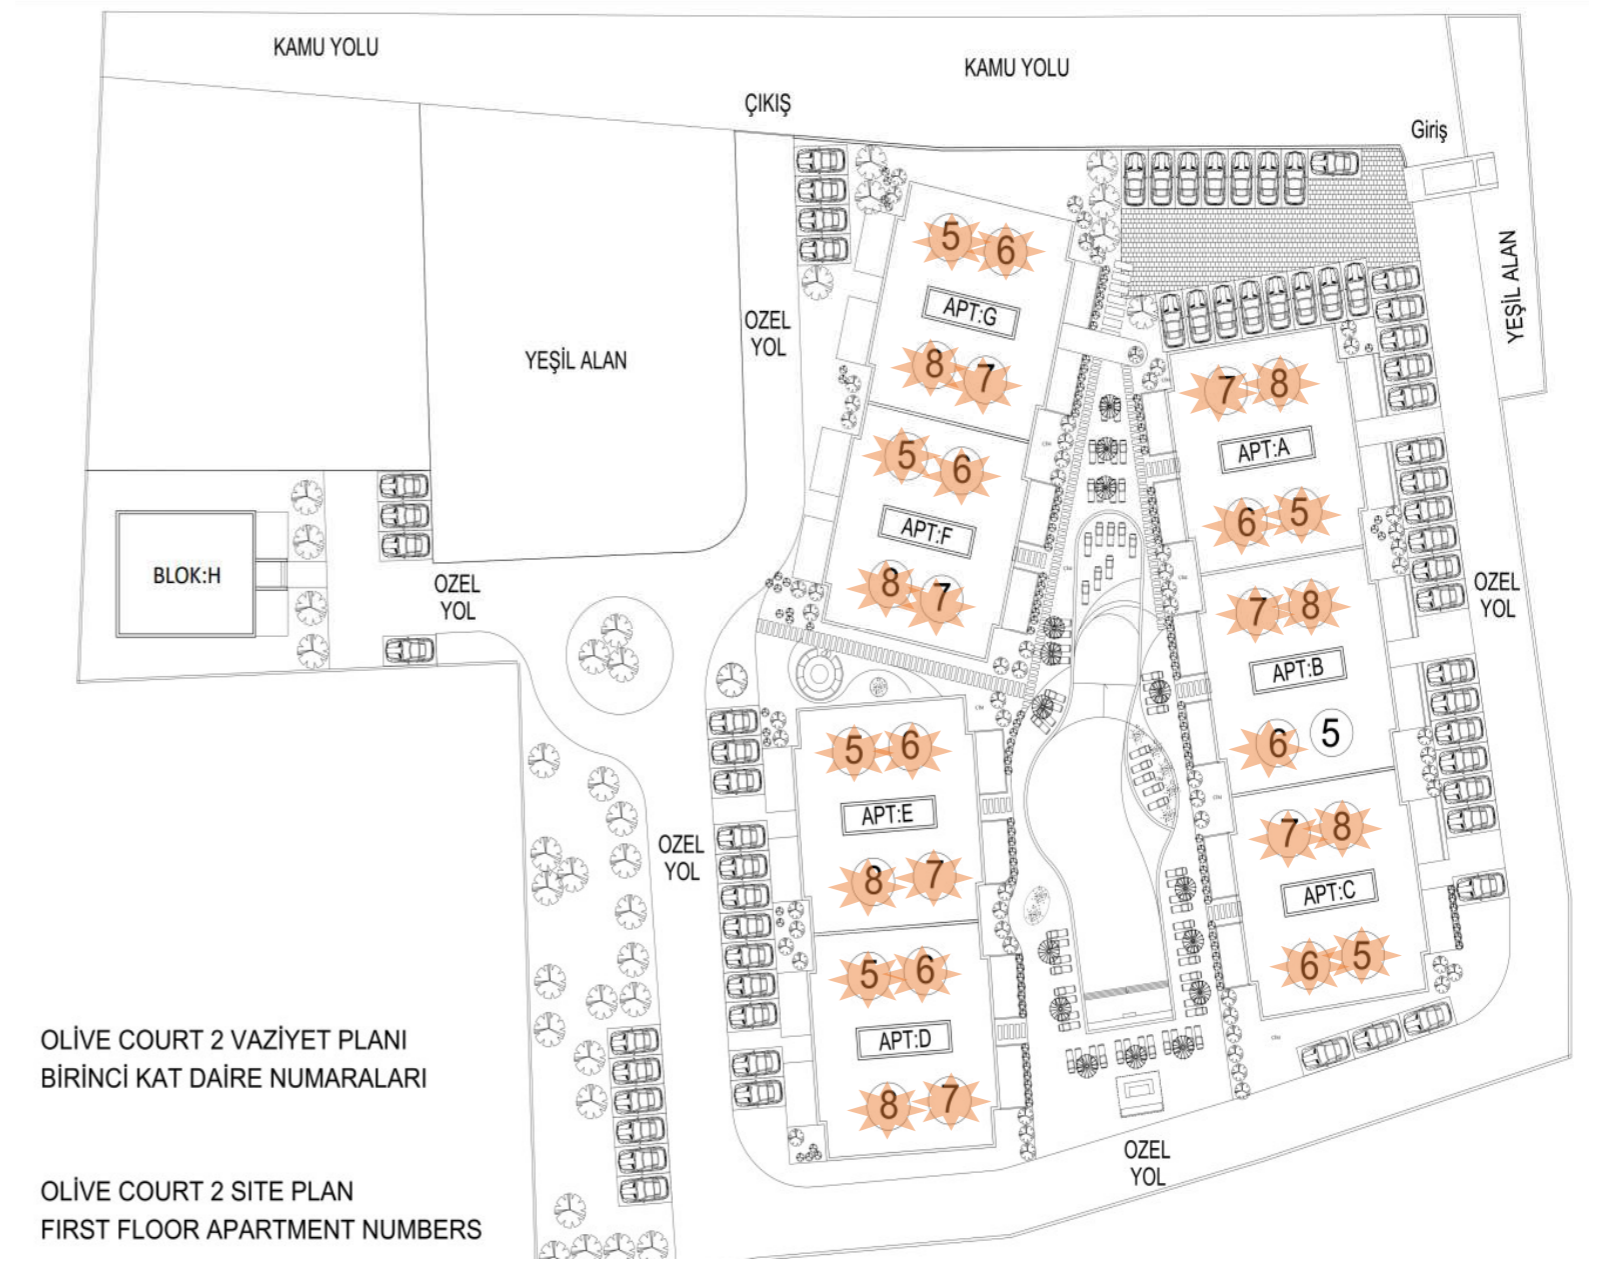

BLOCK	UNIT NO	TYPE	FLOOR	GROSS M2	INTERNAL M2	TERACE M2	PRICE	AVAILABILITY
APT-A	D5	1+2 LOFT	FIRST	125	94	24	*	SOLD
APT-A	D6	1+2 LOFT	FIRST	125	94	24	*	SOLD
APT-A	D7	1+2 LOFT	FIRST	125	94	24	*	SOLD
APT-A	D8	1+2 LOFT	FIRST	125	94	24	*	SOLD
APT-B	D5	1+2 LOFT	FIRST	125	94	24	£170,000	AVAILABLE
APT-B	D6	1+2 LOFT	FIRST	125	94	24	*	SOLD
APT-B	D7	1+2 LOFT	FIRST	125	94	24	*	SOLD
APT-B	D8	1+2 LOFT	FIRST	125	94	24	*	SOLD
APT-C	D5	1+2 LOFT	FIRST	125	94	24	*	SOLD
APT-C	D6	1+2 LOFT	FIRST	125	94	24	*	SOLD
APT-C	D7	1+2 LOFT	FIRST	125	94	24	*	SOLD
APT-C	D8	1+2 LOFT	FIRST	125	94	24	*	SOLD
APT-D	D5	1+2 LOFT	FIRST	125	94	24	*	SOLD
APT-D	D6	1+2 LOFT	FIRST	125	94	24	*	SOLD
APT-D	D7	1+2 LOFT	FIRST	125	94	24	*	SOLD
APT-D	D8	1+2 LOFT	FIRST	125	94	24	*	SOLD
APT-E	D5	1+2 LOFT	FIRST	125	94	24	*	SOLD
APT-E	D6	1+2 LOFT	FIRST	125	94	24	*	SOLD
APT-E	D7	1+2 LOFT	FIRST	125	94	24	*	SOLD
APT-E	D8	1+2 LOFT	FIRST	125	94	24	*	SOLD
APT-F	D5	1+2 LOFT	FIRST	125	94	24	*	SOLD
APT-F	D6	1+2 LOFT	FIRST	125	94	24	*	SOLD
APT-F	D7	1+2 LOFT	FIRST	125	94	24	*	SOLD
APT-F	D8	1+2 LOFT	FIRST	125	94	24	*	SOLD
APT-G	D5	1+2 LOFT	FIRST	125	94	24	*	SOLD
APT-G	D6	1+2 LOFT	FIRST	125	94	24	*	SOLD
APT-G	D7	1+2 LOFT	FIRST	125	94	24	*	SOLD
APT-G	D8	1+2 LOFT	FIRST	125	94	24	*	SOLD

OLİVE COURT 2 VAZİYET PLANI
BİRİNCİ KAT DAİRE NUMARALARI

OLİVE COURT 2 SITE PLAN
FIRST FLOOR APARTMENT NUMBERS