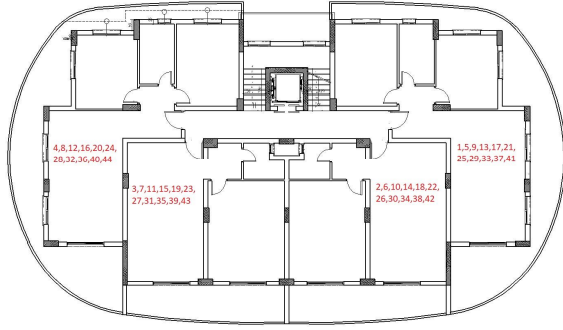

Tip Kat Planı

Penthouse Kat Planı

Z. Kat							Köşe	Deniz M.	Dağ M.	Havuz/Peysaj M.	Kuzey	Güney	Doğu	Batı
No:	MODEL	Brüt Alan	Balkon	Fiyat	Durum	Not								
1	2+1	125	40		SOLD				X		X	X	X	
2	1+1	86	16		SOLD								X	
3	1+1	86	16		SOLD								X	
4	2+1	125	40		SOLD		X		X	X		X		
1. Kat							Köşe	Deniz M.	Dağ M.	Havuz/Peysaj M.	Kuzey	Güney	Doğu	Batı
No:	MODEL	Brüt Alan	Balkon	Fiyat	Durum	Not								
5	2+1	125	40		SOLD				X		X	X	X	
6	1+1	86	16		SOLD								X	
7	1+1	86	16	£ 163,000									X	
8	2+1	125	40		SOLD		X		X	X		X		
2. Kat							Köşe	Deniz M.	Dağ M.	Havuz/Peysaj M.	Kuzey	Güney	Doğu	Batı
No:	MODEL	Brüt Alan	Balkon	Fiyat	Durum	Not								
9	2+1	125	40		SOLD				X		X	X	X	
10	1+1	86	16		SOLD								X	
11	1+1	86	16		SOLD								X	
12	2+1	125	40		SOLD				X	X		X		
3. Kat							Köşe	Deniz M.	Dağ M.	Havuz/Peysaj M.	Kuzey	Güney	Doğu	Batı
No:	MODEL	Brüt Alan	Balkon	Fiyat	Durum	Not								
13	2+1	125	40		SOLD				X		X	X	X	
14	1+1	86	16	£ 165,500									X	
15	1+1	86	16		SOLD								X	
16	2+1	125	40		SOLD		X		X	X		X		
4. Kat							Köşe	Deniz M.	Dağ M.	Havuz/Peysaj M.	Kuzey	Güney	Doğu	Batı
No:	MODEL	Brüt Alan	Balkon	Fiyat	Durum	Not								
17	2+1	125	40		SOLD				X		X	X	X	
18	1+1	86	16		SOLD								X	
19	1+1	86	16		SOLD								X	
20	2+1	125	40		SOLD		X		X	X		X		
5. Kat							Köşe	Deniz M.	Dağ M.	Havuz/Peysaj M.	Kuzey	Güney	Doğu	Batı
No:	MODEL	Brüt Alan	Balkon	Fiyat	Durum	Not								
21	2+1	125	40		SOLD				X		X	X	X	
22	1+1	86	16		SOLD								X	
23	1+1	86	16		SOLD								X	
24	2+1	125	40		SOLD		X		X	X		X		
6. Kat							Köşe	Deniz M.	Dağ M.	Havuz/Peysaj M.	Kuzey	Güney	Doğu	Batı
No:	MODEL	Brüt Alan	Balkon	Fiyat	Durum	Not