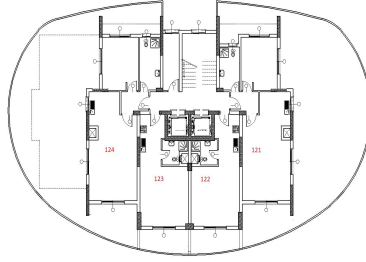

Tip Kat Planı

Z. Kat						Köşe	Deniz M.	Dağ M.	Havuz/Peysaj P	Kuzey	Güney	Doğu	Batı
No:	MODEL	Brüt Alan	Balkon	Fiyat	Durum								
1	Studio (C)	36	5		SOLD				X			X	
2	1+1	103	40		SOLD				X		X	X	X
3	Studio (B)	45	8		SOLD						X		X
4	Studio (A)	45	8		SOLD						X		X
5	Studio (A)	45	8		SOLD						X		X
6	Studio (B)	45	8		SOLD						X		X
7	1+1	103	40		SOLD				X	X		X	X
8	Studio (C)	36	5		SOLD				X			X	
1. Kat						Köşe	Deniz M.	Dağ M.	Havuz/Peysaj P	Kuzey	Güney	Doğu	Batı
No:	MODEL	Brüt Alan	Balkon	Fiyat	Durum								
9	Studio (C)	36	5		SOLD				X			X	
10	1+1	103	40		SOLD				X		X	X	X
11	Studio (B)	45	8		SOLD						X		X
12	Studio (A)	45	8		SOLD						X		X
13	Studio (A)	45	8		SOLD						X		X
14	Studio (B)	45	8		SOLD						X		X
15	1+1	103	40		SOLD				X	X		X	X
16	Studio (C)	36	5		SOLD				X			X	
2. Kat						Köşe	Deniz M.	Dağ M.	Havuz/Peysaj P	Kuzey	Güney	Doğu	Batı
No:	MODEL	Brüt Alan	Balkon	Fiyat	Durum								
17	Studio (C)	36	5	£ 95,000	DEPOZİT				X			X	
18	1+1	103	40		SOLD				X		X	X	X
19	Studio (B)	45	8		SOLD						X		X
20	Studio (A)	45	8		SOLD						X		X
21	Studio (A)	45	8		SOLD						X		X
22	Studio (B)	45	8	£ 103,000	DEPOZİT						X		X
23	1+1	103	40		SOLD				X	X		X	X
24	Studio (C)	36	5		SOLD				X			X	
3. Kat						Köşe	Deniz M.	Dağ M.	Havuz/Peysaj P	Kuzey	Güney	Doğu	Batı
No:	MODEL	Brüt Alan	Balkon	Fiyat	Durum								
25	Studio (C)	36	5		SOLD				X			X	
26	1+1	103	40	£ 171,500	RES.29.11.V.Ş				X		X	X	X
27	Studio (B)	45	8	£ 102,500	RES.28.03.S.B						X		X
28	Studio (A)	45	8	£ 105,500							X		X
29	Studio (A)	45	8		SOLD						X		X
30	Studio (B)	45	8		SOLD						X		X
31	1+1	103	40		SOLD				X	X		X	X
32	Studio (C)	36	5		SOLD				X			X	
4. Kat						Köşe	Deniz M.	Dağ M.	Havuz/Peysaj P	Kuzey	Güney	Doğu	Batı
No:	MODEL	Brüt Alan	Balkon	Fiyat	Durum								
33	Studio (C)	36	5		SOLD				X			X	
34	1+1	103	40	£ 174,000	DEPOZİT				X		X	X	X
35	Studio (B)	45	8		SOLD						X		X
36	Studio (A)	45	8		SOLD						X		X
37	Studio (A)	45	8		SOLD						X		X