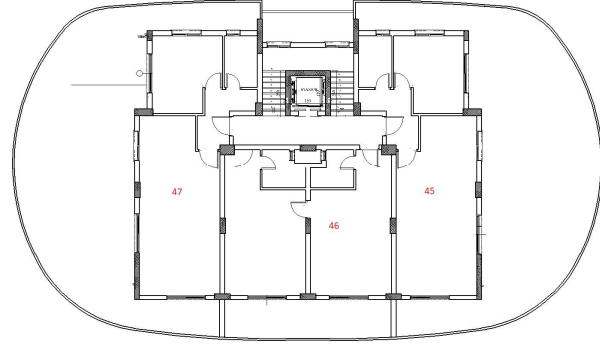

Tip Kat Planı

Penthouse Kat Planı

Z. Kat							Köşe	Deniz M.	Dağ M.	Havuz/Peysaj M.	Kuzey	Güney	Doğu	Batı
No:	MODEL	Brüt Alan	Balkon	Fiyat	Durum	Not								
1	2+1	125	40		SOLD				X		X	X	X	
2	1+1	86	16		SOLD								X	
3	1+1	86	16		SOLD								X	
4	2+1	125	40		SOLD		X		X	X		X		
1. Kat							Köşe	Deniz M.	Dağ M.	Havuz/Peysaj M.	Kuzey	Güney	Doğu	Batı
No:	MODEL	Brüt Alan	Balkon	Fiyat	Durum	Not								
5	2+1	125	40		SOLD				X		X	X	X	
6	1+1	86	16		SOLD								X	
7	1+1	86	16	£ 163,000									X	
8	2+1	125	40		SOLD		X		X	X		X		
2. Kat							Köşe	Deniz M.	Dağ M.	Havuz/Peysaj M.	Kuzey	Güney	Doğu	Batı
No:	MODEL	Brüt Alan	Balkon	Fiyat	Durum	Not								
9	2+1	125	40		SOLD				X		X	X	X	
10	1+1	86	16		SOLD								X	
11	1+1	86	16		SOLD								X	
12	2+1	125	40		SOLD				X	X		X		
3. Kat							Köşe	Deniz M.	Dağ M.	Havuz/Peysaj M.	Kuzey	Güney	Doğu	Batı
No:	MODEL	Brüt Alan	Balkon	Fiyat	Durum	Not								
13	2+1	125	40		SOLD				X		X	X	X	
14	1+1	86	16	£ 165,500									X	
15	1+1	86	16		SOLD								X	
16	2+1	125	40		SOLD		X		X	X		X		
4. Kat							Köşe	Deniz M.	Dağ M.	Havuz/Peysaj M.	Kuzey	Güney	Doğu	Batı
No:	MODEL	Brüt Alan	Balkon	Fiyat	Durum	Not								
17	2+1	125	40		SOLD				X		X	X	X	
18	1+1	86	16		SOLD								X	
19	1+1	86	16		SOLD								X	
20	2+1	125	40		SOLD		X		X	X		X		
5. Kat							Köşe	Deniz M.	Dağ M.	Havuz/Peysaj M.	Kuzey	Güney	Doğu	Batı
No:	MODEL	Brüt Alan	Balkon	Fiyat	Durum	Not								
21	2+1	125	40		SOLD				X		X	X	X	
22	1+1	86	16		SOLD								X	
23	1+1	86	16		SOLD								X	
24	2+1	125	40		SOLD		X		X	X		X		
6. Kat							Köşe	Deniz M.	Dağ M.	Havuz/Peysaj M.	Kuzey	Güney	Doğu	Batı
No:	MODEL	Brüt Alan	Balkon	Fiyat	Durum	Not