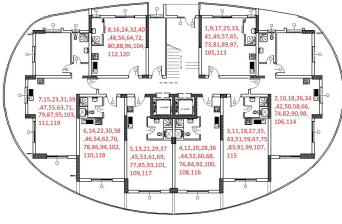

Tip Kat Planı

Z. Kat						Köşe	Deniz M.	Dağ M.	Havuz/Peysaj P	Kuzey	Güney	Doğu	Batı
No:	MODEL	Brüt Alan	Balkon	Fiyat	Durum								
1	Studio (C)	36	5		SOLD				X			X	
2	1+1	103	40		SOLD				X		X	X	X
3	Studio (B)	45	8		SOLD						X		X
4	Studio (A)	45	8		SOLD						X		X
5	Studio (A)	45	8		SOLD						X		X
6	Studio (B)	45	8		SOLD						X		X
7	1+1	103	40		SOLD				X	X		X	X
8	Studio (C)	36	5		SOLD				X			X	
1. Kat						Köşe	Deniz M.	Dağ M.	Havuz/Peysaj P	Kuzey	Güney	Doğu	Batı
No:	MODEL	Brüt Alan	Balkon	Fiyat	Durum								
9	Studio (C)	36	5		SOLD				X			X	
10	1+1	103	40		SOLD				X		X	X	X
11	Studio (B)	45	8		SOLD						X		X
12	Studio (A)	45	8		SOLD						X		X
13	Studio (A)	45	8		SOLD						X		X
14	Studio (B)	45	8		SOLD						X		X
15	1+1	103	40		SOLD				X	X		X	X
16	Studio (C)	36	5		SOLD				X			X	
2. Kat						Köşe	Deniz M.	Dağ M.	Havuz/Peysaj P	Kuzey	Güney	Doğu	Batı
No:	MODEL	Brüt Alan	Balkon	Fiyat	Durum								
17	Studio (C)	36	5	£ 95,000	DEPOZİT				X			X	
18	1+1	103	40		SOLD				X		X	X	X
19	Studio (B)	45	8		SOLD						X		X
20	Studio (A)	45	8		SOLD						X		X
21	Studio (A)	45	8		SOLD						X		X
22	Studio (B)	45	8	£ 103,000	DEPOZİT						X		X
23	1+1	103	40		SOLD				X	X		X	X
24	Studio (C)	36	5		SOLD				X			X	
3. Kat						Köşe	Deniz M.	Dağ M.	Havuz/Peysaj P	Kuzey	Güney	Doğu	Batı
No:	MODEL	Brüt Alan	Balkon	Fiyat	Durum								
25	Studio (C)	36	5		SOLD				X			X	
26	1+1	103	40	£ 171,500	RES.29.11.V.Ş				X		X	X	X
27	Studio (B)	45	8	£ 102,500	RES.28.03.S.B						X		X
28	Studio (A)	45	8	£ 105,500							X		X
29	Studio (A)	45	8		SOLD						X		X
30	Studio (B)	45	8		SOLD						X		X
31	1+1	103	40		SOLD				X	X		X	X
32	Studio (C)	36	5		SOLD				X			X	
4. Kat						Köşe	Deniz M.	Dağ M.	Havuz/Peysaj P	Kuzey	Güney	Doğu	Batı
No:	MODEL	Brüt Alan	Balkon	Fiyat	Durum								
33	Studio (C)	36	5		SOLD				X			X	
34	1+1	103	40	£ 174,000	DEPOZİT				X		X	X	X
35	Studio (B)	45	8		SOLD						X		X
36	Studio (A)	45	8		SOLD						X		X
37	Studio (A)	45	8		SOLD						X		X