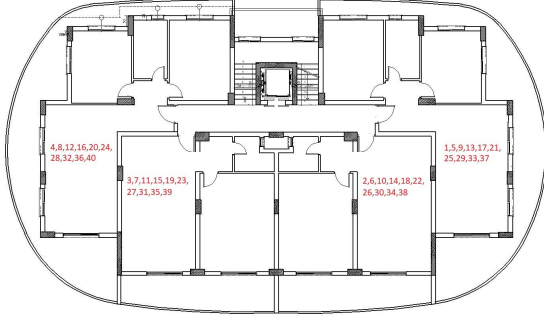

Penthouse Kat Planı

1. Kat							Köşe	Deniz M.	Dağ M.	Havuz/Peysaj	Kuzey	Güney	Doğu	Batı
No:	MODEL	Brüt Alan	Balkon	Fiyat	Durum	Not								
1	2+1	125	40		sold				X	X	X			X
2	1+1	86	16	£ 151,000	RES 15.05.Z.N				X		X		X	
3	1+1	86	16		SOLD				X		X		X	
4	2+1	125	40		sold				X	X		X	X	
2. Kat							Köşe	Deniz M.	Dağ M.	Havuz/Peysaj	Kuzey	Güney	Doğu	Batı
No:	MODEL	Brüt Alan	Balkon	Fiyat	Durum	Not								
5	2+1	125	40		SOLD				X	X	X			X
6	1+1	86	16	£ 153,500	RES 04.07. R.E				X		X		X	
7	1+1	86	16	£ 153,500	deposit				X		X		X	
8	2+1	125	40		SOLD				X	X		X	X	
3. Kat							Köşe	Deniz M.	Dağ M.	Havuz/Peysaj	Kuzey	Güney	Doğu	Batı
No:	MODEL	Brüt Alan	Balkon	Fiyat	Durum	Not								
9	2+1	125	40	£ 195,000	deposit				X	X	X			X
10	1+1	86	16	£ 156,000	SATILMASIN	REŞAT			X		X		X	
11	1+1	86	16	£ 156,000	deposit				X		X		X	
12	2+1	125	40	£ 195,000	sold				X	X		X	X	
4. Kat							Köşe	Deniz M.	Dağ M.	Havuz/Peysaj	Kuzey	Güney	Doğu	Batı
No:	MODEL	Brüt Alan	Balkon	Fiyat	Durum	Not								
13	2+1	125	40	£ 197,500	sold				X	X	X			X
14	1+1	86	16	£ 158,500					X		X		X	
15	1+1	86	16	£ 158,500					X		X		X	
16	2+1	125	40	£ 197,500	DEPOSİT				X	X		X	X	
5. Kat							Köşe	Deniz M.	Dağ M.	Havuz/Peysaj	Kuzey	Güney	Doğu	Batı
No:	MODEL	Brüt Alan	Balkon	Fiyat	Durum	Not								
17	2+1	125	40		SOLD			X	X	X	X			X
18	1+1	86	16	£ 161,000	RES 27.03.a.t			X	X		X		X	
19	1+1	86	16		SOLD			X	X		X		X	
20	2+1	125	40		SOLD			X	X	X		X	X	
6. Kat							Köşe	Deniz M.	Dağ M.	Havuz/Peysaj	Kuzey	Güney	Doğu	Batı
No:	MODEL	Brüt Alan	Balkon	Fiyat	Durum	Not								
21	2+1	125	40	£ 202,500	DEPOSİT			X	X	X	X			X