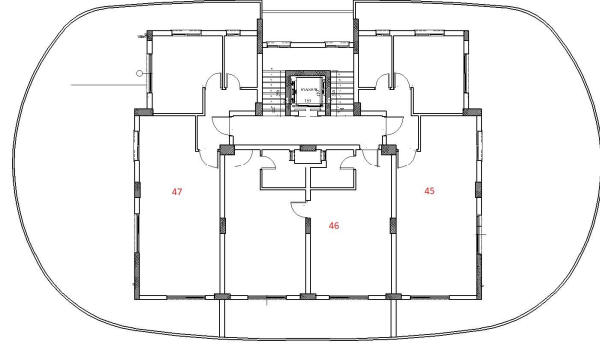

Tip Kat Planı

Penthouse Kat Planı

Z. Kat							Köşe	Deniz M.	Dağ M.	Havuz/Peysaj M.	Kuzey	Güney	Doğu	Batı
No:	MODEL	Brüt Alan	Balkon	Fiyat	Durum	Not								
1	2+1	125	40		SOLD				X		X	X	X	
2	1+1	86	16		SOLD								X	
3	1+1	86	16		SOLD								X	
4	2+1	125	40		SOLD		X		X	X			X	
1. Kat							Köşe	Deniz M.	Dağ M.	Havuz/Peysaj M.	Kuzey	Güney	Doğu	Batı
No:	MODEL	Brüt Alan	Balkon	Fiyat	Durum	Not								
5	2+1	125	40		SOLD				X		X	X	X	
6	1+1	86	16		SOLD								X	
7	1+1	86	16		SOLD								X	
8	2+1	125	40		SOLD		X		X	X			X	
2. Kat							Köşe	Deniz M.	Dağ M.	Havuz/Peysaj M.	Kuzey	Güney	Doğu	Batı
No:	MODEL	Brüt Alan	Balkon	Fiyat	Durum	Not								
9	2+1	125	40	£ 202,000	sold				X		X	X	X	
10	1+1	86	16		SOLD								X	
11	1+1	86	16		SOLD								X	
12	2+1	125	40		SOLD				X	X			X	
3. Kat							Köşe	Deniz M.	Dağ M.	Havuz/Peysaj M.	Kuzey	Güney	Doğu	Batı
No:	MODEL	Brüt Alan	Balkon	Fiyat	Durum	Not								
13	2+1	125	40	£ 202,500	SOLD				X		X	X	X	
14	1+1	86	16		SOLD								X	
15	1+1	86	16		SOLD								X	
16	2+1	125	40	£ 194,500	SOLD		X		X	X			X	
4. Kat							Köşe	Deniz M.	Dağ M.	Havuz/Peysaj M.	Kuzey	Güney	Doğu	Batı
No:	MODEL	Brüt Alan	Balkon	Fiyat	Durum	Not								
17	2+1	125	40		SOLD				X		X	X	X	
18	1+1	86	16		SOLD								X	
19	1+1	86	16		SOLD								X	
20	2+1	125	40		SOLD		X		X	X			X	
5. Kat							Köşe	Deniz M.	Dağ M.	Havuz/Peysaj M.	Kuzey	Güney	Doğu	Batı
No:	MODEL	Brüt Alan	Balkon	Fiyat	Durum	Not								
21	2+1	125	40		SOLD				X		X	X	X	
22	1+1	86	16		SOLD								X	
23	1+1	86	16		SOLD								X	
24	2+1	125	40		SOLD		X		X	X			X	
6. Kat							Köşe	Deniz M.	Dağ M.	Havuz/Peysaj M.	Kuzey	Güney	Doğu	Batı
No:	MODEL	Brüt Alan	Balkon	Fiyat	Durum	Not