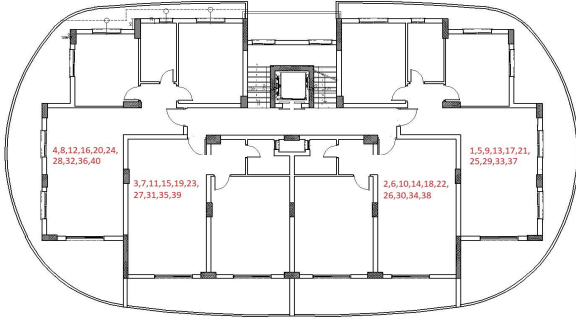

Penthouse Kat Planı

1. Kat							Köşe	Deniz M.	Dağ M.	Havuz/Peysaj	Kuzey	Güney	Doğu	Batı
No:	MODEL	Brüt Alan	Balkon	Fiyat	Durum	Not								
1	2+1	125	40		sold				X	X	X			X
2	1+1	86	16	£ 151,000	DEPOSİT				X		X		X	
3	1+1	86	16	£ 151,000	DEPOSİT				X		X		X	
4	2+1	125	40		sold		X		X	X		X	X	
2. Kat							Köşe	Deniz M.	Dağ M.	Havuz/Peysaj	Kuzey	Güney	Doğu	Batı
No:	MODEL	Brüt Alan	Balkon	Fiyat	Durum	Not								
5	2+1	125	40		SOLD				X	X	X			X
6	1+1	86	16	£ 153,500	DEPOSİT				X		X		X	
7	1+1	86	16	£ 153,500	DEPOSİT				X		X		X	
8	2+1	125	40		SOLD		X		X	X		X	X	
3. Kat							Köşe	Deniz M.	Dağ M.	Havuz/Peysaj	Kuzey	Güney	Doğu	Batı
No:	MODEL	Brüt Alan	Balkon	Fiyat	Durum	Not								
9	2+1	125	40		SOLD				X	X	X			X
10	1+1	86	16	£ 156,000	deposit				X		X		X	
11	1+1	86	16	£ 156,000	deposit				X		X		X	
12	2+1	125	40	£ 195,000	deposit		X		X	X		X	X	
4. Kat							Köşe	Deniz M.	Dağ M.	Havuz/Peysaj	Kuzey	Güney	Doğu	Batı
No:	MODEL	Brüt Alan	Balkon	Fiyat	Durum	Not								
13	2+1	125	40		SOLD			X	X	X	X			X
14	1+1	86	16		SOLD				X		X		X	
15	1+1	86	16	£ 158,500	deposit				X		X		X	
16	2+1	125	40	£ 197,500	deposit		X		X	X		X	X	
5. Kat							Köşe	Deniz M.	Dağ M.	Havuz/Peysaj	Kuzey	Güney	Doğu	Batı
No:	MODEL	Brüt Alan	Balkon	Fiyat	Durum	Not								
17	2+1	125	40	£ 200,000	deposit			X	X	X	X			X
18	1+1	86	16	£ 161,000	res 23.04.b.f			X	X		X		X	
19	1+1	86	16	£ 161,000	res 19.04.R.E			X	X		X		X	
20	2+1	125	40		SOLD		X	X	X	X		X	X	
6. Kat							Köşe	Deniz M.	Dağ M.	Havuz/Peysaj	Kuzey	Güney	Doğu	Batı
No:	MODEL	Brüt Alan	Balkon	Fiyat	Durum	Not								
21	2+1	125	40		SOLD			X	X	X	X			X
22	1+1	86	16	£ 163,500	SOLD			X	X		X		X	
23	1+1	86	16	£ 163,500	DEPOSİT			X	X		X		X	
24	2+1	125	40	£ 202,500	SOLD		X	X	X	X		X	X