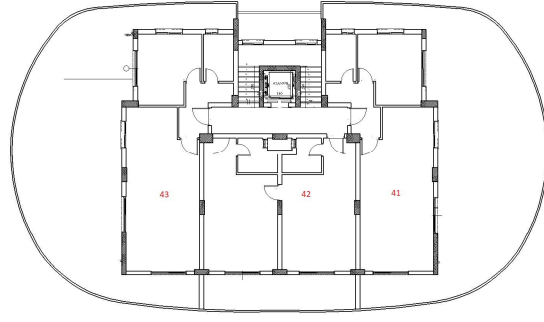

Penthouse Kat Planı

1. Kat							Köşe	Deniz M.	Dağ M.	Havuz/Peysaj	Kuzey	Güney	Doğu	Batı
No:	MODEL	Brüt Alan	Balkon	Fiyat	Durum	Not								
1	2+1	125	40		sold				X	X	X			X
2	1+1	86	16	£ 151,000	RES 15.05.Z.N				X		X		X	
3	1+1	86	16		SOLD				X		X		X	
4	2+1	125	40		sold				X	X		X	X	
2. Kat							Köşe	Deniz M.	Dağ M.	Havuz/Peysaj	Kuzey	Güney	Doğu	Batı
No:	MODEL	Brüt Alan	Balkon	Fiyat	Durum	Not								
5	2+1	125	40		SOLD				X	X	X			X
6	1+1	86	16	£ 153,500	RES 04.07. R.E				X		X		X	
7	1+1	86	16	£ 153,500	deposit				X		X		X	
8	2+1	125	40		SOLD				X	X		X	X	
3. Kat							Köşe	Deniz M.	Dağ M.	Havuz/Peysaj	Kuzey	Güney	Doğu	Batı
No:	MODEL	Brüt Alan	Balkon	Fiyat	Durum	Not								
9	2+1	125	40	£ 195,000	deposit				X	X	X			X
10	1+1	86	16	£ 156,000	SATILMASIN	REŞAT			X		X		X	
11	1+1	86	16	£ 156,000	deposit				X		X		X	
12	2+1	125	40	£ 195,000	sold				X	X		X	X	
4. Kat							Köşe	Deniz M.	Dağ M.	Havuz/Peysaj	Kuzey	Güney	Doğu	Batı
No:	MODEL	Brüt Alan	Balkon	Fiyat	Durum	Not								
13	2+1	125	40	£ 197,500	sold				X	X	X			X
14	1+1	86	16	£ 158,500					X		X		X	
15	1+1	86	16	£ 158,500					X		X		X	
16	2+1	125	40	£ 197,500	DEPOSİT				X	X		X	X	
5. Kat							Köşe	Deniz M.	Dağ M.	Havuz/Peysaj	Kuzey	Güney	Doğu	Batı
No:	MODEL	Brüt Alan	Balkon	Fiyat	Durum	Not								
17	2+1	125	40		SOLD			X	X	X	X			X
18	1+1	86	16	£ 161,000	RES 27.03.a.t			X	X		X		X	
19	1+1	86	16		SOLD			X	X		X		X	
20	2+1	125	40		SOLD			X	X	X		X	X	
6. Kat							Köşe	Deniz M.	Dağ M.	Havuz/Peysaj	Kuzey	Güney	Doğu	Batı
No:	MODEL	Brüt Alan	Balkon	Fiyat	Durum	Not								
21	2+1	125	40	£ 202,500	DEPOSİT			X	X	X	X			X