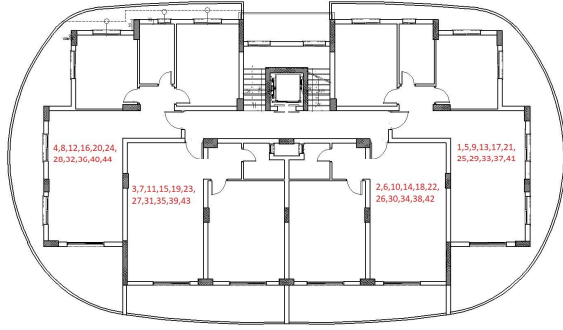

Tip Kat Planı

Penthouse Kat Planı

Z. Kat							Köşe	Deniz M.	Dağ M.	Havuz/Peysaj M.	Kuzey	Güney	Doğu	Batı
No:	MODEL	Brüt Alan	Balkon	Fiyat	Durum	Not								
1	2+1	125	40		SOLD				X		X	X	X	
2	1+1	86	16		SOLD								X	
3	1+1	86	16		SOLD								X	
4	2+1	125	40		SOLD		X		X	X			X	
1. Kat							Köşe	Deniz M.	Dağ M.	Havuz/Peysaj M.	Kuzey	Güney	Doğu	Batı
No:	MODEL	Brüt Alan	Balkon	Fiyat	Durum	Not								
5	2+1	125	40		SOLD				X		X	X	X	
6	1+1	86	16		SOLD								X	
7	1+1	86	16		SOLD								X	
8	2+1	125	40		SOLD		X		X	X			X	
2. Kat							Köşe	Deniz M.	Dağ M.	Havuz/Peysaj M.	Kuzey	Güney	Doğu	Batı
No:	MODEL	Brüt Alan	Balkon	Fiyat	Durum	Not								
9	2+1	125	40	£ 202,000	sold				X		X	X	X	
10	1+1	86	16		SOLD								X	
11	1+1	86	16		SOLD								X	
12	2+1	125	40		SOLD				X	X			X	
3. Kat							Köşe	Deniz M.	Dağ M.	Havuz/Peysaj M.	Kuzey	Güney	Doğu	Batı
No:	MODEL	Brüt Alan	Balkon	Fiyat	Durum	Not								
13	2+1	125	40	£ 202,500	SOLD				X		X	X	X	
14	1+1	86	16		SOLD								X	
15	1+1	86	16		SOLD								X	
16	2+1	125	40	£ 194,500	SOLD		X		X	X			X	
4. Kat							Köşe	Deniz M.	Dağ M.	Havuz/Peysaj M.	Kuzey	Güney	Doğu	Batı
No:	MODEL	Brüt Alan	Balkon	Fiyat	Durum	Not								
17	2+1	125	40		SOLD				X		X	X	X	
18	1+1	86	16		SOLD								X	
19	1+1	86	16		SOLD								X	
20	2+1	125	40		SOLD		X		X	X			X	
5. Kat							Köşe	Deniz M.	Dağ M.	Havuz/Peysaj M.	Kuzey	Güney	Doğu	Batı
No:	MODEL	Brüt Alan	Balkon	Fiyat	Durum	Not								
21	2+1	125	40		SOLD				X		X	X	X	
22	1+1	86	16		SOLD								X	
23	1+1	86	16		SOLD								X	
24	2+1	125	40		SOLD		X		X	X			X	
6. Kat							Köşe	Deniz M.	Dağ M.	Havuz/Peysaj M.	Kuzey	Güney	Doğu	Batı
No:	MODEL	Brüt Alan	Balkon	Fiyat	Durum	Not