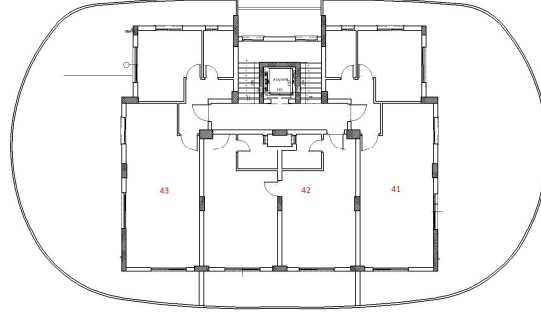

Penthouse Kat Planı

1. Kat							Köşe	Deniz M.	Dağ M.	Havuz/Peysaj	Kuzey	Güney	Doğu	Batı
No:	MODEL	Brüt Alan	Balkon	Fiyat	Durum	Not								
1	2+1	125	40		sold				X	X	X			X
2	1+1	86	16	£ 151,000	DEPOSİT				X		X		X	
3	1+1	86	16	£ 151,000	DEPOSİT				X		X		X	
4	2+1	125	40		sold		X		X	X		X	X	
2. Kat							Köşe	Deniz M.	Dağ M.	Havuz/Peysaj	Kuzey	Güney	Doğu	Batı
No:	MODEL	Brüt Alan	Balkon	Fiyat	Durum	Not								
5	2+1	125	40		SOLD				X	X	X			X
6	1+1	86	16	£ 153,500	DEPOSİT				X		X		X	
7	1+1	86	16	£ 153,500	DEPOSİT				X		X		X	
8	2+1	125	40		SOLD		X		X	X		X	X	
3. Kat							Köşe	Deniz M.	Dağ M.	Havuz/Peysaj	Kuzey	Güney	Doğu	Batı
No:	MODEL	Brüt Alan	Balkon	Fiyat	Durum	Not								
9	2+1	125	40		SOLD				X	X	X			X
10	1+1	86	16	£ 156,000	deposit				X		X		X	
11	1+1	86	16	£ 156,000	deposit				X		X		X	
12	2+1	125	40	£ 195,000	deposit		X		X	X		X	X	
4. Kat							Köşe	Deniz M.	Dağ M.	Havuz/Peysaj	Kuzey	Güney	Doğu	Batı
No:	MODEL	Brüt Alan	Balkon	Fiyat	Durum	Not								
13	2+1	125	40		SOLD			X	X	X	X			X
14	1+1	86	16		SOLD				X		X		X	
15	1+1	86	16	£ 158,500	deposit				X		X		X	
16	2+1	125	40	£ 197,500	deposit		X		X	X		X	X	
5. Kat							Köşe	Deniz M.	Dağ M.	Havuz/Peysaj	Kuzey	Güney	Doğu	Batı
No:	MODEL	Brüt Alan	Balkon	Fiyat	Durum	Not								
17	2+1	125	40	£ 200,000	deposit			X	X	X	X			X
18	1+1	86	16	£ 161,000	res 23.04.b.f			X	X		X		X	
19	1+1	86	16	£ 161,000	res 19.04.R.E			X	X		X		X	
20	2+1	125	40		SOLD		X	X	X	X		X	X	
6. Kat							Köşe	Deniz M.	Dağ M.	Havuz/Peysaj	Kuzey	Güney	Doğu	Batı
No:	MODEL	Brüt Alan	Balkon	Fiyat	Durum	Not								
21	2+1	125	40		SOLD			X	X	X	X			X
22	1+1	86	16	£ 163,500	SOLD			X	X		X		X	
23	1+1	86	16	£ 163,500	DEPOSİT			X	X		X		X	
24	2+1	125	40	£ 202,500	SOLD		X	X	X	X		X	X