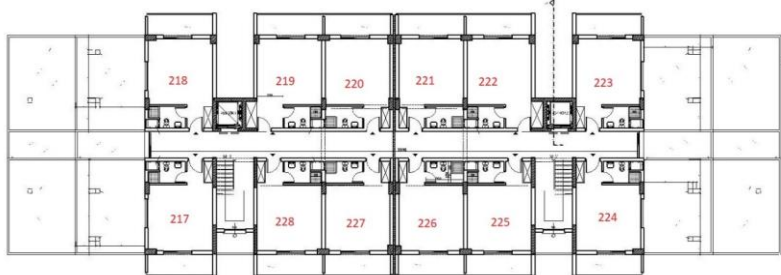

Swimming Pool

SEA

Swimming Pool

Floor	Property No.	Type	Gross Closed M2	Balcony	Price	Note
Ground	1	Studio	31,5m²	7m²	RESERVED	Reception
Ground	2	Studio	31,5m²	7m²	RESERVED	Reception
Ground	3	Studio	31,5m²	7m²	RESERVED	Reception
Ground	4	Studio	31,5m²	7m²	RESERVED	Reception
Ground	5	Studio	31,5m²	7m²	RESERVED	Reception
Ground	6	Studio	31,5m²	7m²	RESERVED	Reception
Ground	7	Studio	31,5m²	7m²	£ 81 000	SOLD
Ground	8	Studio	31,5m²	7m²	£ 80 000	DEPOZIT
Ground	9	Studio	31,5m²	7m²	£ 80 000	SOLD
Ground	10	Studio	31,5m²	7m²	£ 81 000	SOLD
Ground	11	Studio	31,5m²	7m²	£ 81 000	SOLD
Ground	12	Studio	31,5m²	7m²	£ 80 000	RES.24.01.D.G
Ground	13	Studio	31,5m²	7m²	£ 82 000	SOLD
Ground	14	Studio	31,5m²	7m²	RESERVED	
Ground	15	Studio	31,5m²	7m²	RESERVED	
Ground	16	Studio	31,5m²	7m²	RESERVED	
Ground	17	Studio	31,5m²	7m²	£ 83 000	DEPOSIT
Ground	18	Studio	31,5m²	7m²	£ 82 000	DEPOSIT
Ground	19	Studio	31,5m²	7m²	£ 82 000	SOLD
Ground	20	Studio	31,5m²	7m²	£ 83 000	SOLD
1	21	Studio	31,5m²	7m²	£ 85 500	SOLD
1	22	Studio	31,5m²	7m²	£ 84 500	SOLD
1	23	Studio	31,5m²	7m²	£ 86 500	SOLD
1	24	Studio	31,5m²	7m²	£ 84 500	SOLD