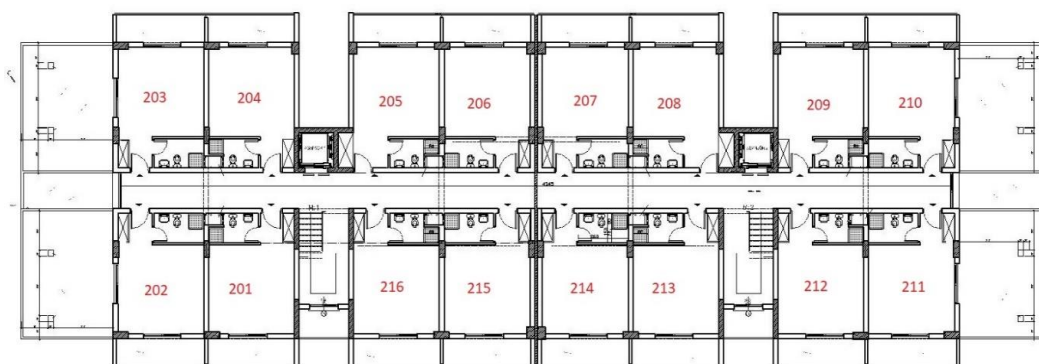

SEA

Swimming Pool

SEA

Swimming Pool

SEA

Swimming Pool

Floor	Property No.	Type	Gross Closed M2	Balcony	Price	Note
Ground	1	Studio	31,5m ²	7m ²	RESERVED	
Ground	2	Studio	31,5m ²	7m ²	RESERVED	
Ground	3	Studio	31,5m ²	7m ²	RESERVED	
Ground	4	Studio	31,5m ²	7m ²	£ 82 000	
Ground	5	Studio	31,5m ²	7m ²	£ 80 000	
Ground	6	Studio	31,5m ²	7m ²	£ 81 000	res 02.12.r.e
Ground	7	Studio	31,5m ²	7m ²	£ 81 000	res 02.12.r.e