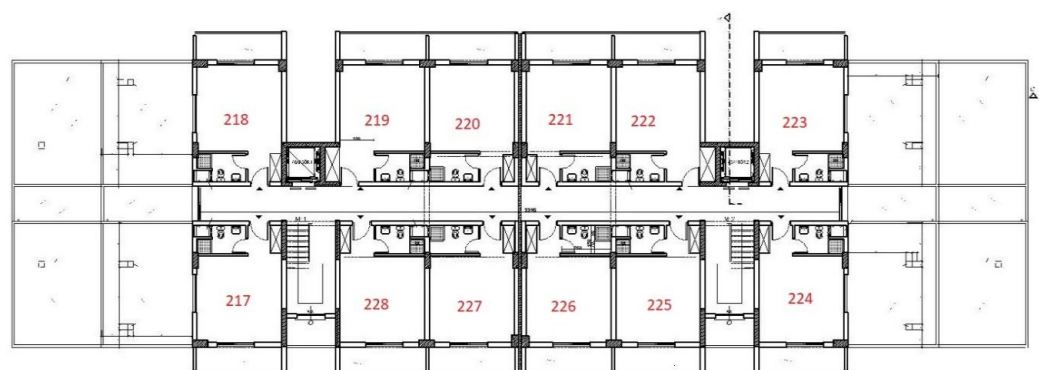

SEA

Swimming Pool

SEA

Swimming Pool

SEA

Swimming Pool

Floor	Property No.	Type	Gross Closed M2	Balcony	Price	Note
Ground	1	Studio	31,5m ²	7m ²	RESERVED	
Ground	2	Studio	31,5m ²	7m ²	RESERVED	
Ground	3	Studio	31,5m ²	7m ²	RESERVED	
Ground	4	Studio	31,5m ²	7m ²	£ 82 000	
Ground	5	Studio	31,5m ²	7m ²	£ 80 000	
Ground	6	Studio	31,5m ²	7m ²	£ 81 000	res 02.12.r.e
Ground	7	Studio	31,5m ²	7m ²	£ 81 000	res 02.12.r.e