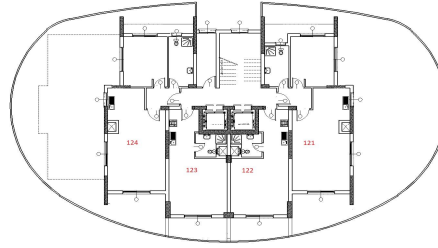

Penthouse Kat Planı

Z. Kat							Köşe	Deniz M.	Dağ M.	Havuz/Peysaj	Kuzey	Güney	Doğu	Batı
No:	MODEL	Brüt Alan	Balkon	Fiyat	Durum	Not								
1	Studio (C)	36	5	£ 84,000	res 29.04 T.T-D.W				X		X			X
2	1+1	103	40	£ 152,000			X		X			X	X	
3	Studio (B)	45	8	£ 90,000								X	X	
4	Studio (A)	45	8	£ 90,000								X	X	
5	Studio (A)	45	8	£ 90,000	RES 8.05 B.F							X	X	
6	Studio (B)	45	8	£ 90,000	RES 31.05 T.T.							X	X	
7	1+1	103	40	£ 152,000	deposit				X			X		X
8	Studio (C)	36	5	£ 84,000	res 29.04 T.T-D.W				X		X			X
1. Kat							Köşe	Deniz M.	Dağ M.	Havuz/Peysaj	Kuzey	Güney	Doğu	Batı
No:	MODEL	Brüt Alan	Balkon	Fiyat	Durum	Not								
9	Studio (C)	36	5	£ 86,500	res.22.05.t.t				X		X			X
10	1+1	103	40	£ 154,500			X		X			X	X	
11	Studio (B)	45	8	£ 92,500	RES.29.04.H.P							X	X	
12	Studio (A)	45	8	£ 92,500	RES.29.04.H.P							X	X	
13	Studio (A)	45	8	£ 92,500	RES.29.04.H.P							X	X	
14	Studio (B)	45	8	£ 92,500								X	X	
15	1+1	103	40	£ 154,500					X			X		X
16	Studio (C)	36	5	£ 86,500	res.22.05.T.T				X		X			X
2. Kat							Köşe	Deniz M.	Dağ M.	Havuz/Peysaj	Kuzey	Güney	Doğu	Batı
No:	MODEL	Brüt Alan	Balkon	Fiyat	Durum	Not								
17	Studio (C)	36	5	£ 89,000					X		X			X
18	1+1	103	40	£ 157,000			X		X			X	X	
19	Studio (B)	45	8	£ 95,000								X	X	
20	Studio (A)	45	8	£ 95,000								X	X	
21	Studio (A)	45	8	£ 95,000								X	X	
22	Studio (B)	45	8	£ 95,000								X	X	
23	1+1	103	40	£ 157,000					X			X		X
24	Studio (C)	36	5	£ 89,000					X		X			X
3. Kat							Köşe	Deniz M.	Dağ M.	Havuz/Peysaj	Kuzey	Güney	Doğu	Batı
No:	MODEL	Brüt Alan	Balkon	Fiyat	Durum	Not								
25	Studio (C)	36	5	£ 91,500					X		X			X
26	1+1	103	40	£ 159,500			X		X			X	X	
27	Studio (B)	45	8	£ 97,500								X	X	
28	Studio (A)	45	8	£ 97,500								X	X	
29	Studio (A)	45	8	£ 97,500								X	X