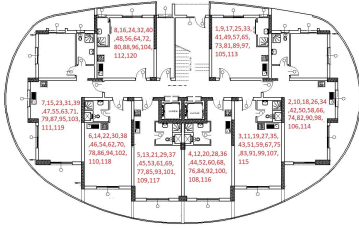

1. Kat Planı