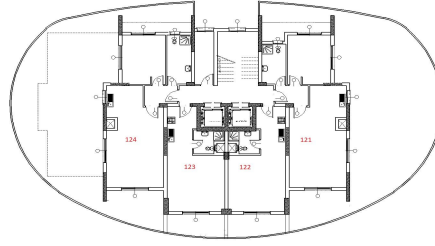

Penthouse Kat Planı

Z. Kat							Köşe	Deniz M.	Dağ M.	Havuz/Peysaj	Kuzey	Güney	Doğu	Batı
No:	MODEL	Brüt Alan	Balkon	Fiyat	Durum	Not								
1	Studio (C)	36	5	£ 84,000	SOLD				X		X			X
2	1+1	103	40	£ 152,000	RES.28.01.D.B		X		X			X	X	
3	Studio (B)	45	8	£ 90,000	SOLD							X	X	
4	Studio (A)	45	8	£ 90,000	DEPOZİT							X	X	
5	Studio (A)	45	8	£ 90,000	DEPOZİT							X	X	
6	Studio (B)	45	8	£ 90,000	SOLD							X	X	
7	1+1	103	40	£ 152,000	SOLD				X			X		X
8	Studio (C)	36	5	£ 84,000	DEPOZİT				X		X			X
1. Kat							Köşe	Deniz M.	Dağ M.	Havuz/Peysaj	Kuzey	Güney	Doğu	Batı
No:	MODEL	Brüt Alan	Balkon	Fiyat	Durum	Not								
9	Studio (C)	36	5	£ 86,500	SOLD				X		X			X
10	1+1	103	40	£ 154,500	RES.24.08.R.ET		X		X			X	X	
11	Studio (B)	45	8	£ 92,500	SOLD							X	X	
12	Studio (A)	45	8	£ 92,500	SOLD							X	X	
13	Studio (A)	45	8	£ 92,500	SOLD							X	X	
14	Studio (B)	45	8	£ 92,500	SOLD							X	X	
15	1+1	103	40	£ 154,500	RES.02.12.L.G				X			X		X
16	Studio (C)	36	5	£ 86,500	SOLD				X		X			X
2. Kat							Köşe	Deniz M.	Dağ M.	Havuz/Peysaj	Kuzey	Güney	Doğu	Batı
No:	MODEL	Brüt Alan	Balkon	Fiyat	Durum	Not								
17	Studio (C)	36	5	£ 89,000	SOLD				X		X			X
18	1+1	103	40	£ 157,000	DEPOZİT		X		X			X	X	
19	Studio (B)	45	8	£ 95,000	SOLD							X	X	
20	Studio (A)	45	8	£ 95,000	DEPOZİT							X	X	
21	Studio (A)	45	8	£ 95,000	SOLD							X	X	
22	Studio (B)	45	8	£ 95,000	SOLD							X	X	
23	1+1	103	40	£ 157,000					X			X		X
24	Studio (C)	36	5	£ 89,000	SOLD				X		X			X
3. Kat							Köşe	Deniz M.	Dağ M.	Havuz/Peysaj	Kuzey	Güney	Doğu	Batı
No:	MODEL	Brüt Alan	Balkon	Fiyat	Durum	Not								
25	Studio (C)	36	5	£ 91,500	SOLD				X		X			X
26	1+1	103	40	£ 159,500			X		X			X	X	
27	Studio (B)	45	8	£ 97,500	SOLD							X	X	
28	Studio (A)	45	8	£ 97,500	DEPOZİT							X	X	
29	Studio (A)	45	8	£ 97,500	DEPOZİT							X	X	
30	Studio (B)	45	8	£ 97,500	SOLD							X	X