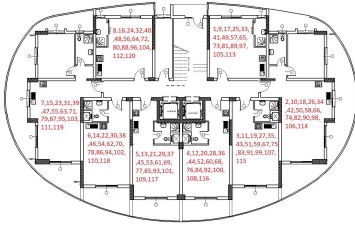

Tip Kat Planı