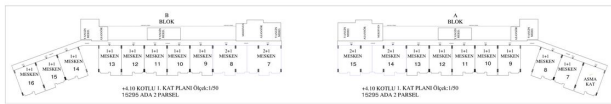

Відскануйте QR-код, щоб відкрити початкову сторінку