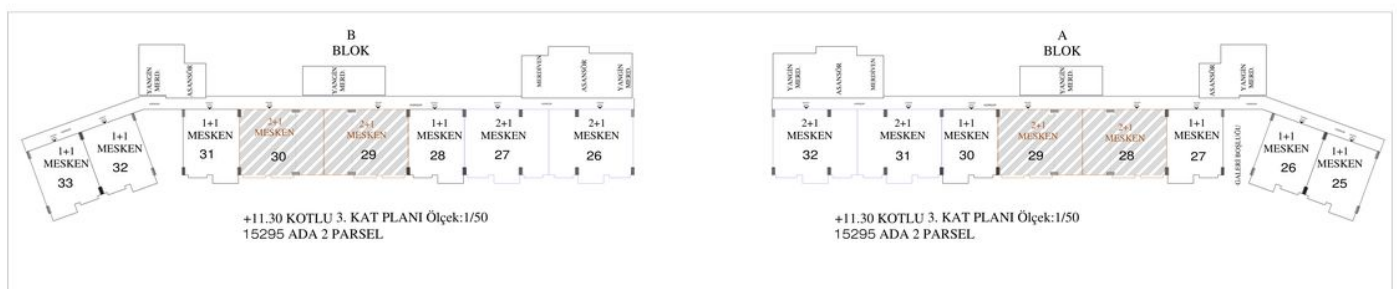

Apartment complex project in Antalya, Kundu (001307)

199 000 € - 1 500 000 €

🏠 Площа 87 м² - 185 м²

🛏 Кімнат 2 спальні
2+1 пентхаус
3+1 пентхаус

🪑 Меблі Частково

🌊 До моря: м