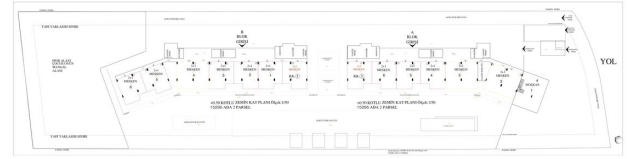

1+1 - 87 m², 2+1 - from 110 to 145 m²

3+1 - from 163 to 186 m².

All apartments are south facing and all have views of the social areas.

Social infrastructure:

- Lobby/Reception
- Covered parking (with 2 electric vehicle chargers)
- outdoor parking
- Tennis and basketball court
- Footpath
- Conference room and library
- Fitness/Sauna/Steam
- Outdoor swimming pool
- Indoor pool
- Aquapark
- Playground
- Mini club
- Private beach (free entrance)
- Free shuttle service (to the beach, airport, and malls)
- Barbecue area
- TV and satellite system
- Playgrounds (bowling, billiards, darts, table football, PlayStation, cinema)
- 24/7 security and video surveillance system
- Cafe and bar

Updated 21.06.2024

Фотогалерея

+40.10 KOTLU 11. KAT PLANI Ölçek:1/50
15295 ADA 2 PARSEL.

+40.10 KOTLU 11. KAT PLANI Ölçek:1/50
15295 ADA 2 PARSEL.

+36.50 KOTLU 10. KAT PLANI Ölçek:1/50
15295 ADA 2 PARSEL.