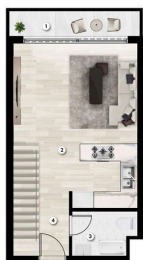

STUDIO LOFT

FIRST FLOOR