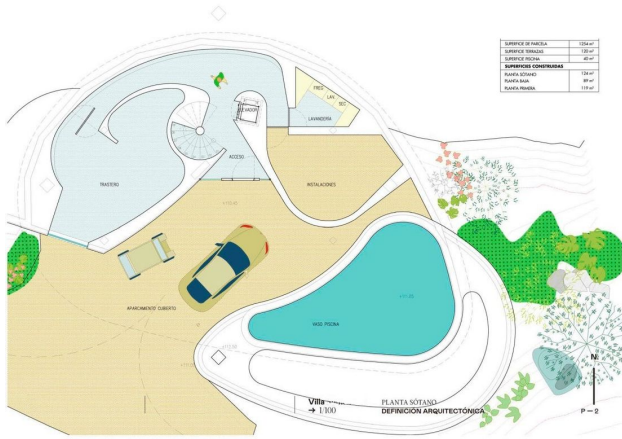

## Фотогалерея

**Garden:**

- According to gardening design with irrigation
- and lighting system. Adapting local plants maintaining the original environment.
- Irrigation using a well and water recyclin

**Swimming pool:**

- 40 m<sup>2</sup> swimming pool.
- Continuously coated walls and bottom colour and texture.
- LED lighting.
- Organic geometry, saline chlorination.

**Stairs:**

- Helical with lacquered central tube and oak stair handrail.
- Interior lining colour to define. Top cover at 8.90cm lacquered DM worktop. Upper part (up to 2.3m) with hanging bar, in DM lacquered wood. Lacquered interior lining.