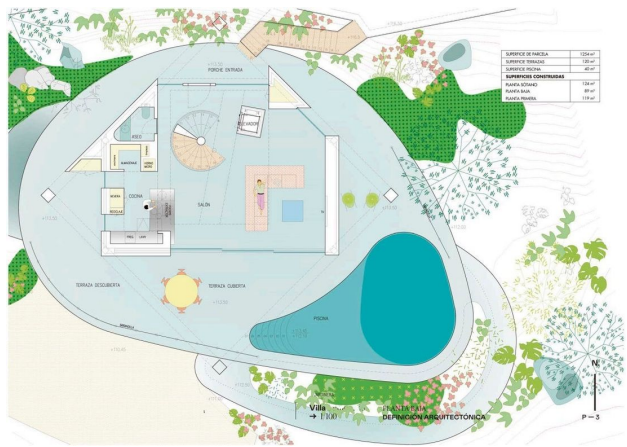

## Фотогалерея

**Garden:**

- According to gardening design with irrigation
- and lighting system. Adapting local plants maintaining the original environment.
- Irrigation using a well and water recyclin

**Swimming pool:**

- 40 m<sup>2</sup> swimming pool.
- Continuously coated walls and bottom colour and texture.
- LED lighting.
- Organic geometry, saline chlorination.

**Stairs:**

- Helical with lacquered central tube and oak stair handrail.
- Interior lining colour to define. Top cover at 8.90cm lacquered DM worktop. Upper part (up to 2.3m) with hanging bar, in DM lacquered wood. Lacquered interior lining.